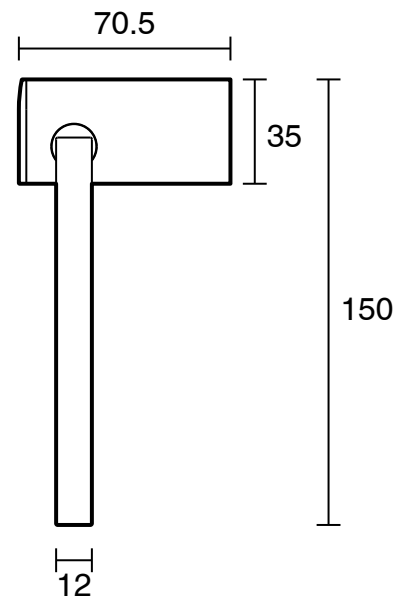

mizu

Mizu Soothe Towel Ring Brushed Brass

2266085

SPECIFICATIONS	
Recommended Use	Residential;Commercial
Colour Finish	Brushed Brass
Primary Material	Brass
WARRANTY	
Residential & Commercial Use (Years)	25
Spare Parts & Labour (Years)	1
<i>Please refer to Mizu Warranty page for full Terms and Conditions</i>	