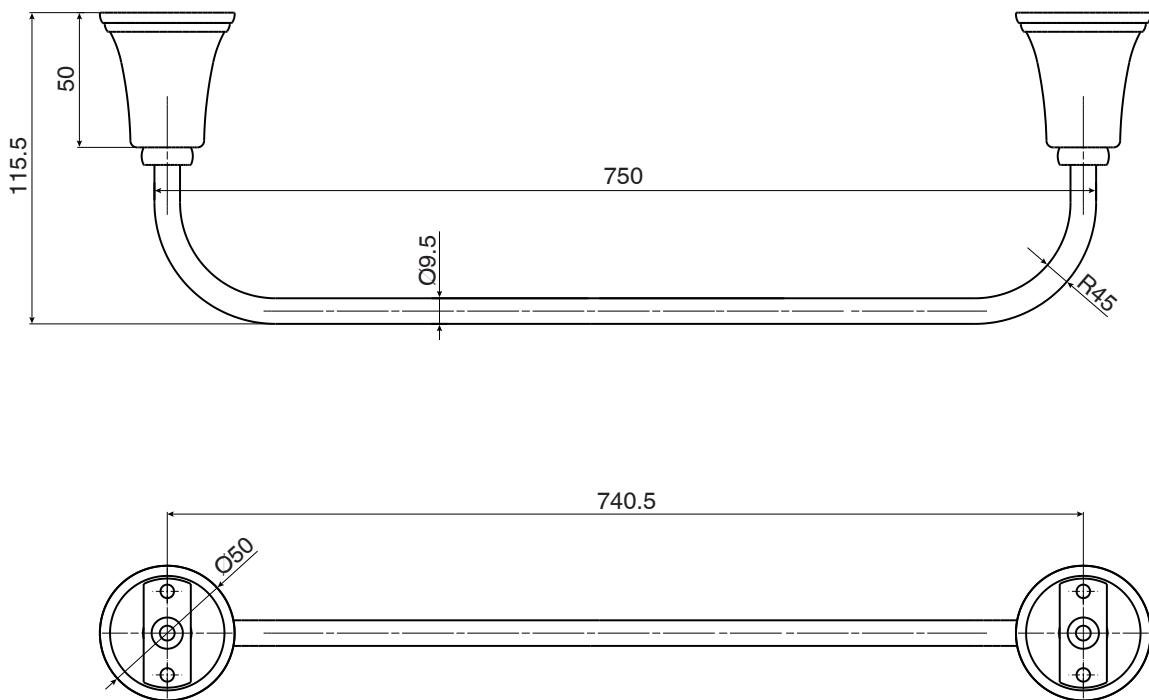

Posh Canterbury Single Towel Rail 750mm Chrome

9508458

SPECIFICATIONS

Recommended Use	Residential;Commercial
Colour Finish	Polished Chrome
Primary Material	DR Brass

WARRANTY

Residential & Commercial Use (Years)	25
Spare Parts & Labour (Years)	1

Please refer to Posh Warranty Page for full Terms and Conditions

Dimensions are nominal measurements only.

CLEANING RECOMMENDATIONS:

We recommend the use of soapy water or approved cleaners. This product should not be cleaned with abrasive materials. Damage caused by any improper treatment is not covered by the product warranty. Refer to Warranty Conditions

Disclaimer: Products in this specification manual must by regulation be installed by licensed and registered trade people. The manufacturer/distributor reserves the right to vary specifications or delete models from their range without prior notification. Dimensions are nominal measurements only. Dimensions and set-outs listed are correct at time of publication however the manufacturer/distributor takes no responsibility for printing errors.

Published 01/04/2026

To see the complete Posh range go to www.reece.com.au