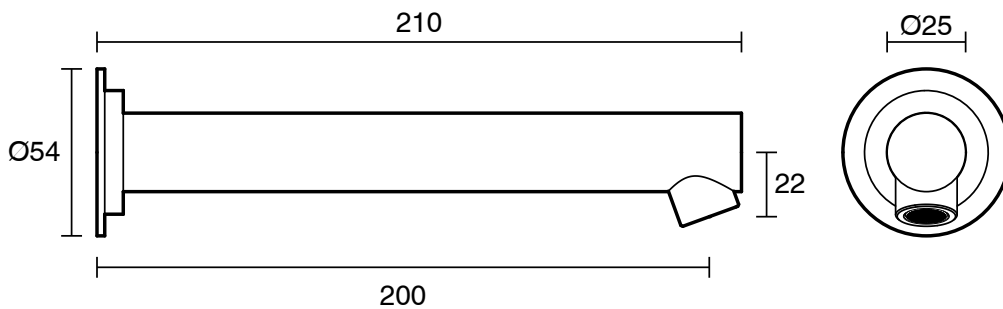

SUSSEX

Scala Wall Basin Outlet Straight 200mm PVD Brushed Nickel (6 Star) Lead Free

52436

SPECIFICATIONS

Recommended Use	Residential;Commercial
Colour Finish	Brushed Nickel
Primary Material	Lead Free Brass
Recommended Pressure Range	150 - 500 kPa as per AS3500
Max Continuous Working Temperature (deg C)	65
Min Continuous Working Temperature (deg C)	1

WARRANTY

Residential Use (Years)	40
Commercial Use (Years)	10

Please refer to Sussex Warranty page for full Terms and Conditions