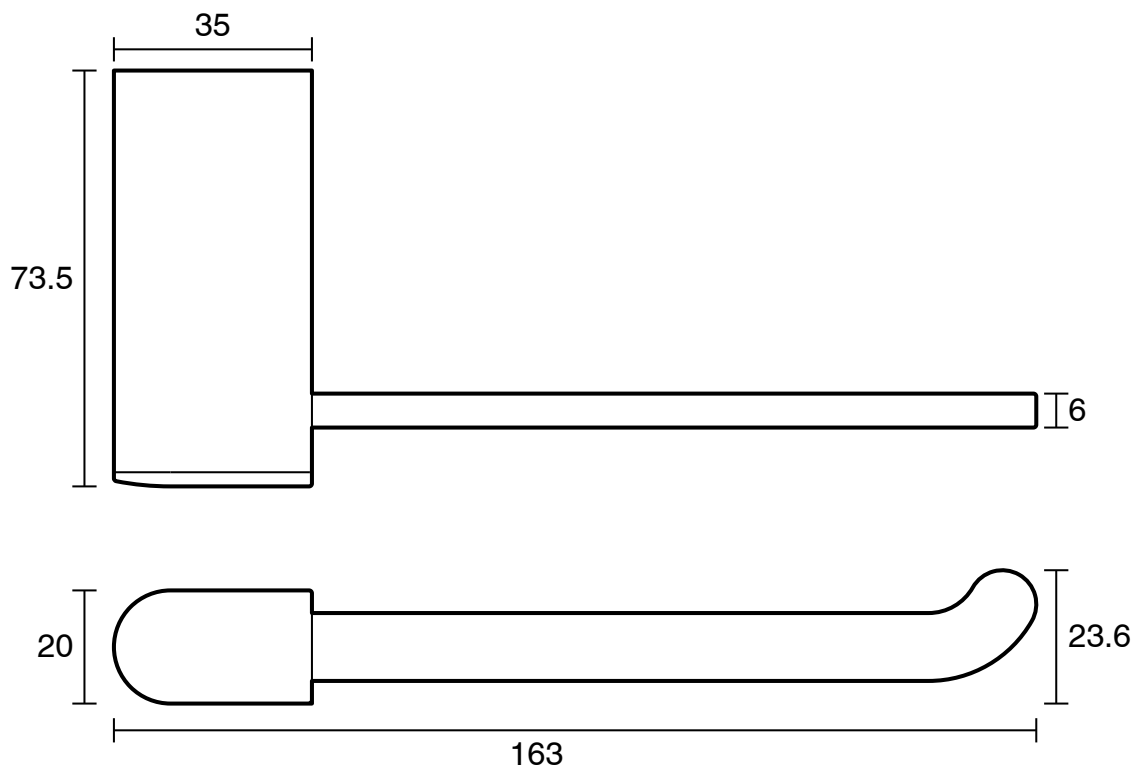

mizu

Mizu Soothe Toilet Roll Holder Brushed Nickel

2265092

SPECIFICATIONS	
Recommended Use	Residential;Commercial
Colour Finish	Brushed Nickel
Primary Material	Brass
WARRANTY	
Residential & Commercial Use (Years)	25
Spare Parts & Labour (Years)	1
<i>Please refer to Mizu Warranty page for full Terms and Conditions</i>	