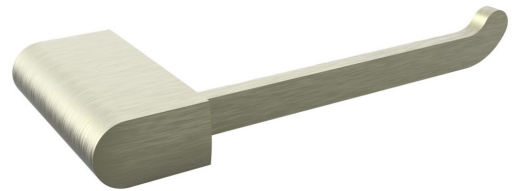

mizu

Mizu Soothe Toilet Roll Holder Brushed Nickel

2265092

SPECIFICATIONS	
Recommended Use	Residential;Commercial
Colour Finish	Brushed Nickel
Primary Material	Brass
WARRANTY	
Residential & Commercial Use (Years)	25
Spare Parts & Labour (Years)	1
<i>Please refer to Mizu Warranty page for full Terms and Conditions</i>	