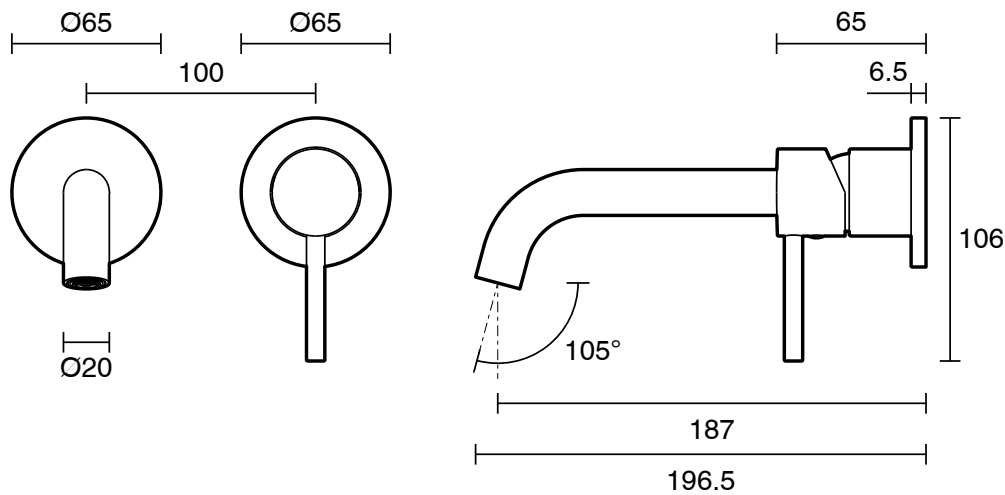

## Mizu Drift Wall Basin / Bath Mixer Set with Curved Spout 2 Piece Kit Brushed Bronze (6 Star) Lead Free 2298925

SPECIFICATIONS	
Recommended Use	Residential;Commercial
Colour Finish	Brushed Bronze
Primary Material	Lead Free Brass
Recommended Pressure Range	150 - 500 kPa as per AS3500
Max Continuous Working Temperature (deg C)	70
Min Continuous Working Temperature (deg C)	5
WARRANTY	
Residential & Commercial Use (Years)	25
Spare Parts & Labour (Years)	1
<i>Please refer to Mizu Warranty page for full Terms and Conditions</i>	

Dimensions are nominal measurements only.