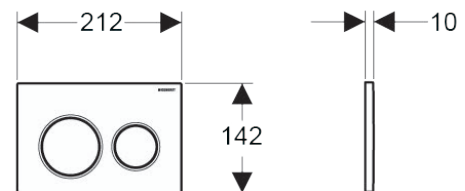

Geberit Omega01 Mechanical Flush Buttons

SPECIFICATIONS

Recommended Use	Domestic, hotel and commercial
Suitable For	Geberit Omega Cisterns
Material	Plastic
Colour	Chrome, Matt Chrome, Black, White Brushed Nickel, Matt Black Red Gold, Brass, Black Chrome
Application	Dual-flush Access Plate
Compatibility	All Omega Mechanical Cisterns
Operation	Mechanical Front Press
Actuation Force	<20N
Spare Parts	Guarantee of availability for 50 years
Technical Support	1800 GEBERIT
Warranty - Domestic	15 Years
Warranty - Commercial	12 Months
Spare Parts & Labour	12 Months

Please refer to Warranty Page for full Terms and Conditions

Dimensions are nominal measurements only.

CLEANING RECOMMENDATIONS:

We recommend the use of soapy water or approved cleaners. This product should not be cleaned with abrasive materials. Damage caused by any improper treatment is not covered by the product warranty. Refer to Warranty Conditions.