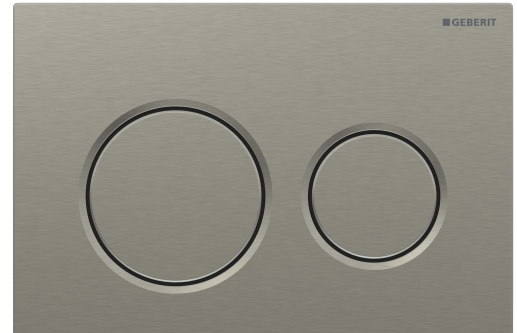

Geberit Omega01 Mechanical Flush Buttons

SPECIFICATIONS

Recommended Use	Domestic, hotel and commercial
Suitable For	Geberit Omega Cisterns
Material	Plastic
Colour	Chrome, Matt Chrome, Black, White Brushed Nickel, Matt Black Red Gold, Brass, Black Chrome
Application	Dual-flush Access Plate
Compatibility	All Omega Mechanical Cisterns
Operation	Mechanical Front Press
Actuation Force	<20N
Spare Parts	Guarantee of availability for 50 years
Technical Support	1800 GEBERIT
Warranty - Domestic	15 Years
Warranty - Commercial	12 Months
Spare Parts & Labour	12 Months

44247
Geberit Omega01 Brushed Nickel