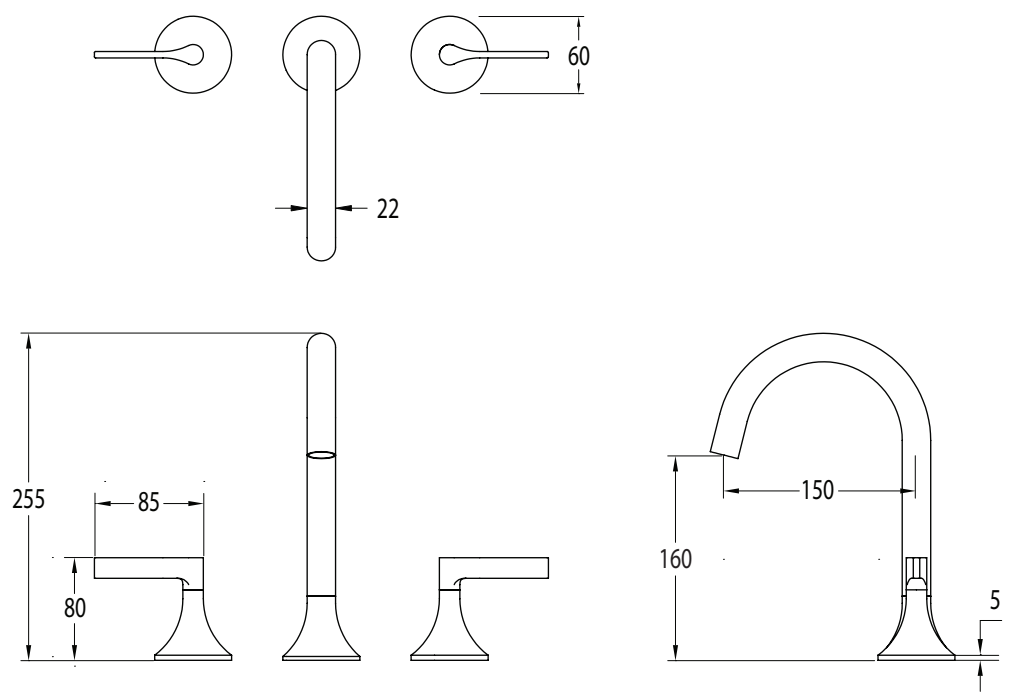

SUSSEX

Sussex Oria Basin Set PVD Brushed Gunmetal (5 Star) Lead Free

39640

SPECIFICATIONS	
Recommended Use	Residential;Commercial
Colour Finish	Brushed Gunmetal
Primary Material	Lead Free Brass
Recommended Pressure Range	150 - 500 kPa as per AS3500
Max Continuous Working Temperature (deg C)	65
Min Continuous Working Temperature (deg C)	1
WARRANTY	
Residential Use (Years)	40
Commercial Use (Years)	10
<i>Please refer to Sussex Warranty page for full Terms and Conditions</i>	

Disclaimer: Products in this specification manual must by regulation be installed by licensed and registered trade people. The manufacturer/distributor reserves the right to vary specifications or delete models from their range without prior notification. Dimensions are nominal measurements only. Dimensions and set-outs listed are correct at time of publication however the manufacturer/distributor takes no responsibility for printing errors.