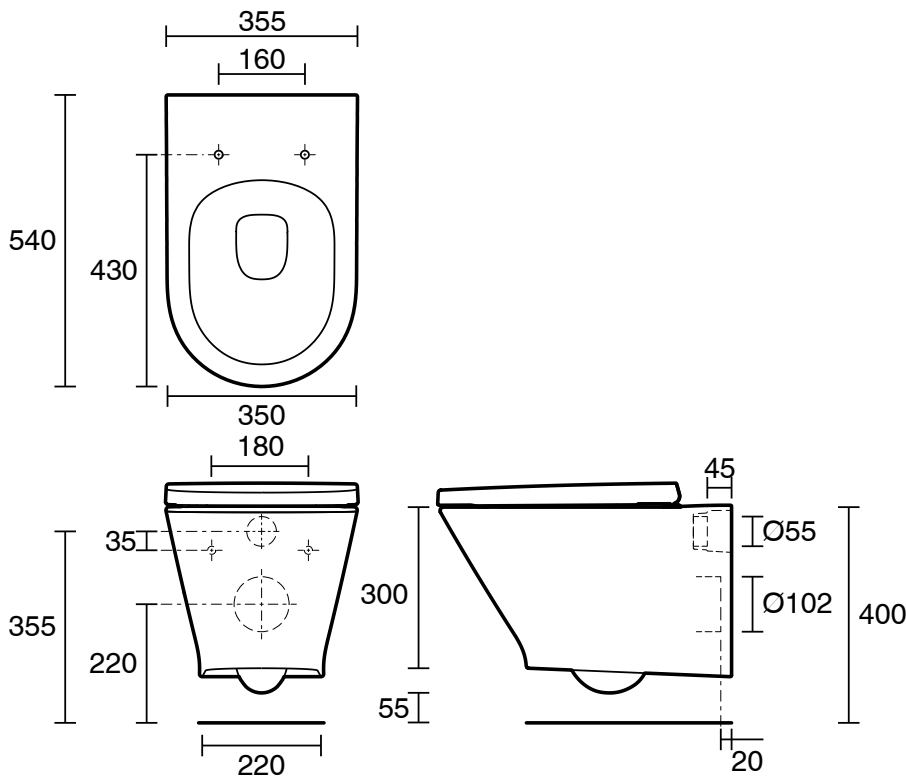

Roca The Gap Round Wall Hung Rimless Pan with Soft Close Quick Release Thick Seat White (4 Star)

41290

SPECIFICATIONS

Recommended Use	Residential;Commercial
Pan Material	Vitreous China
Rim Configuration	Rimless
Pan Outlet Type	P Trap
Pan Weight (kg)	26.4
Mounting	Wall
Toilet Seat Included	Yes

WARRANTY

Residential & Commercial Use (Years)	25
Spare Parts & Labour (Years)	1

Please refer to Roca Warranty page for full Terms and Conditions

Dimensions are nominal measurements only.

CLEANING RECOMMENDATIONS:

We recommend the use of soapy water or approved cleaners. This product should not be cleaned with abrasive materials. Damage caused by any improper treatment is not covered by the product warranty. Refer to Warranty Conditions

Disclaimer: Products in this specification manual must by regulation be installed by licensed and registered trade people. The manufacturer/distributor reserves the right to vary specifications or delete models from their range without prior notification. Dimensions are nominal measurements only. Dimensions and set-outs listed are correct at time of publication however the manufacturer/distributor takes no responsibility for printing errors.

Published 21/05/2026

To see the complete Roca range go to www.reece.com.au/bathrooms