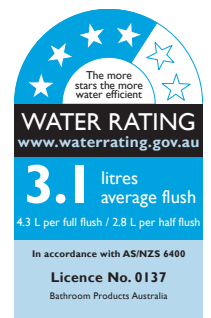

Roca The Gap Round Wall Hung Rimless Pan with Soft Close Quick Release Thick Seat White (4 Star)

41290

SPECIFICATIONS

Recommended Use	Residential;Commercial
Pan Material	Vitreous China
Rim Configuration	Rimless
Pan Outlet Type	P Trap
Pan Weight (kg)	26.4
Mounting	Wall
Toilet Seat Included	Yes

WARRANTY

Residential & Commercial Use (Years)	25
Spare Parts & Labour (Years)	1

Please refer to Roca Warranty page for full Terms and Conditions

Dimensions are nominal measurements only.

CLEANING RECOMMENDATIONS:

We recommend the use of soapy water or approved cleaners. This product should not be cleaned with abrasive materials. Damage caused by any improper treatment is not covered by the product warranty. Refer to Warranty Conditions

Disclaimer: Products in this specification manual must by regulation be installed by licensed and registered trade people. The manufacturer/distributor reserves the right to vary specifications or delete models from their range without prior notification. Dimensions are nominal measurements only. Dimensions and set-outs listed are correct at time of publication however the manufacturer/distributor takes no responsibility for printing errors.

Published 21/05/2026

To see the complete Roca range go to www.reece.com.au/bathrooms