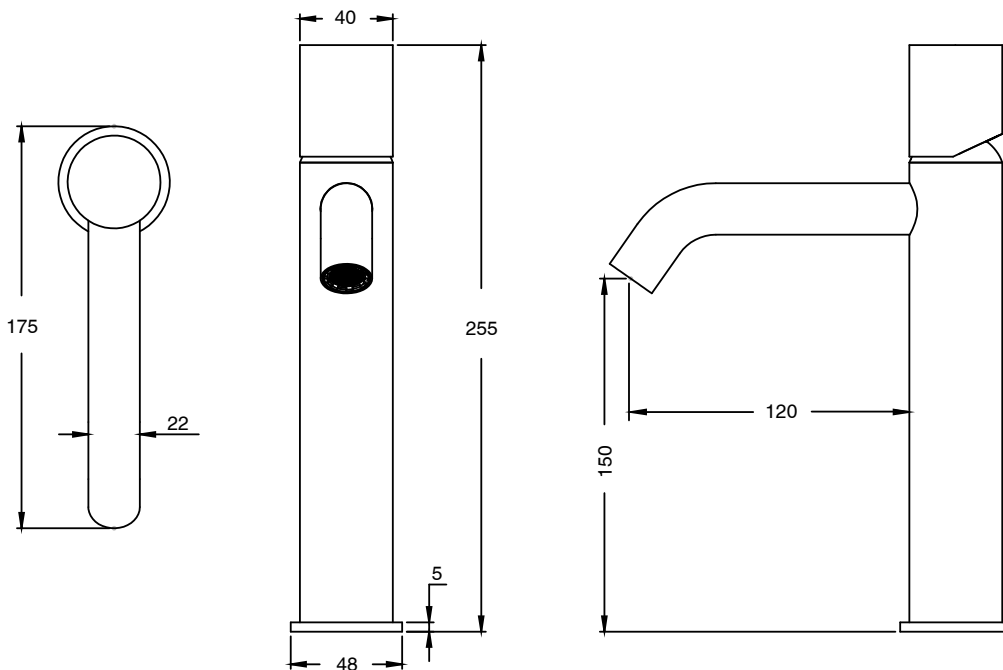

# SUSSEX

**Sussex Pure Medium Height Basin Mixer Tap Curved Spout with Cirque Textured Handle**  
**PVD Brushed Bronze (5 Star)**  
**9511077**

SPECIFICATIONS	
Recommended Use	Residential;Commercial
Colour Finish	Brushed Bronze
Primary Material	DR Brass
Recommended Pressure Range	150 - 500 kPa as per AS3500
Max Continuous Working Temperature (deg C)	65
Min Continuous Working Temperature (deg C)	1
WARRANTY	
Residential Use (Years)	40
Commercial Use (Years)	10
<i>Please refer to Sussex Warranty page for full Terms and Conditions</i>	

**Disclaimer:** Products in this specification manual must by regulation be installed by licensed and registered trade people. The manufacturer/distributor reserves the right to vary specifications or delete models from their range without prior notification. Dimensions are nominal measurements only. Dimensions and set-outs listed are correct at time of publication however the manufacturer/distributor takes no responsibility for printing errors.