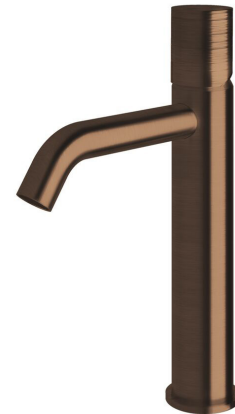

# SUSSEX

**Sussex Pure Medium Height Basin Mixer Tap Curved Spout with Cirque Textured Handle**  
**PVD Brushed Bronze (5 Star)**  
**9511077**

SPECIFICATIONS	
Recommended Use	Residential;Commercial
Colour Finish	Brushed Bronze
Primary Material	DR Brass
Recommended Pressure Range	150 - 500 kPa as per AS3500
Max Continuous Working Temperature (deg C)	65
Min Continuous Working Temperature (deg C)	1
WARRANTY	
Residential Use (Years)	40
Commercial Use (Years)	10
<i>Please refer to Sussex Warranty page for full Terms and Conditions</i>	