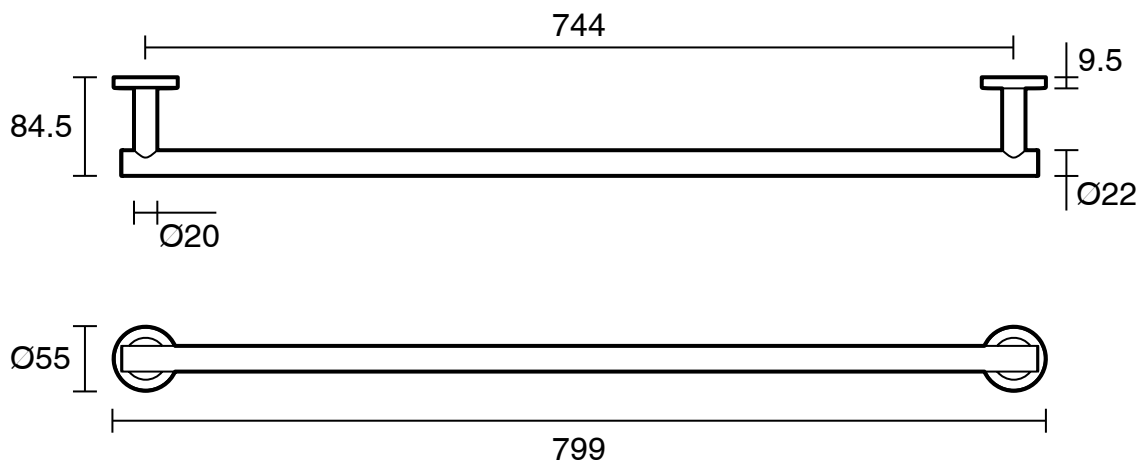

Roca Ona Single Towel Rail 800mm Matte White

15074

SPECIFICATIONS

Recommended Use	Residential;Commercial
Colour Finish	Matte White
Primary Material	Brass

WARRANTY

Residential & Commercial Use (Years)	25
Parts Replacement Only (Years)	1

Please refer to Roca Warranty page for full Terms and Conditions

Dimensions are nominal measurements only.

CLEANING RECOMMENDATIONS:

We recommend the use of soapy water or approved cleaners. This product should not be cleaned with abrasive materials. Damage caused by any improper treatment is not covered by the product warranty. Refer to Warranty Conditions

Disclaimer: Products in this specification manual must by regulation be installed by licensed and registered trade people. The manufacturer/distributor reserves the right to vary specifications or delete models from their range without prior notification. Dimensions are nominal measurements only. Dimensions and set-outs listed are correct at time of publication however the manufacturer/distributor takes no responsibility for printing errors.

Published 01/04/2026

To see the complete Roca range go to www.reece.com.au