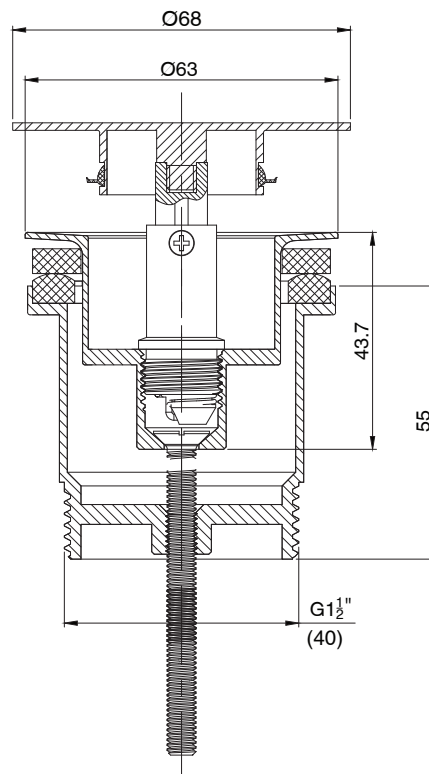

WARRANTY

Parts Replacement Only - excludes labour costs (Years) 1

Please refer to Mizu Warranty page for full Terms and Conditions