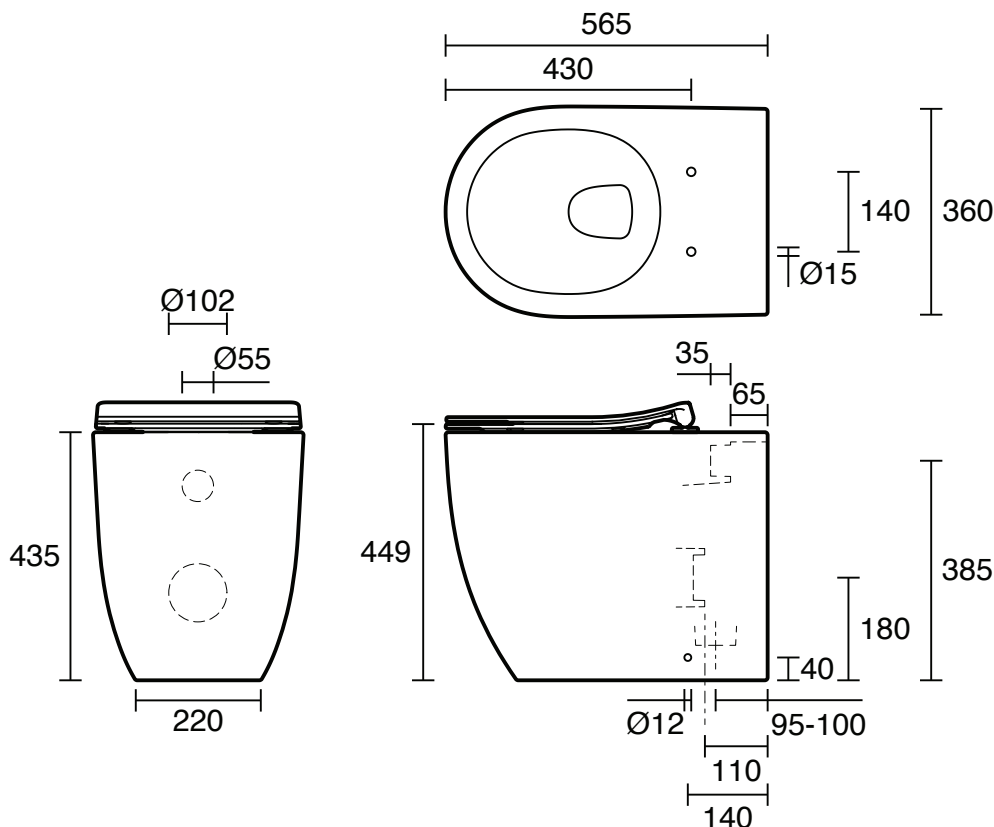

KADO

Kado Lussi Back to Wall Vortex Rimless Overheight Toilet Suite with Soft Close Quick Release Seat White (4 Star)

1832703

SPECIFICATIONS

Recommended Use	Residential;Commercial
Rim Configuration	Rimless
Outlet Type	P Trap;S Trap
Pan Material	Vitreous China
Pan Weight (kg)	29.4
Toilet Seat Type	Soft Close;Quick Release
Toilet Seat Material	Urea

WARRANTY

Residential & Commercial Use (Years)	25
Spare Parts & Labour (Years)	1

Please refer to Kado Warranty Page for full Terms and Conditions

Dimensions are nominal measurements only.

CLEANING RECOMMENDATIONS:

We recommend the use of soapy water or approved cleaners. This product should not be cleaned with abrasive materials. Damage caused by any improper treatment is not covered by the product warranty. Refer to Warranty Conditions

Disclaimer: Products in this specification manual must by regulation be installed by licensed and registered trade people. The manufacturer/distributor reserves the right to vary specifications or delete models from their range without prior notification. Dimensions are nominal measurements only. Dimensions and set-outs listed are correct at time of publication however the manufacturer/distributor takes no responsibility for printing errors.

Published 01/04/2026

To see the complete Kado range go to www.reece.com.au