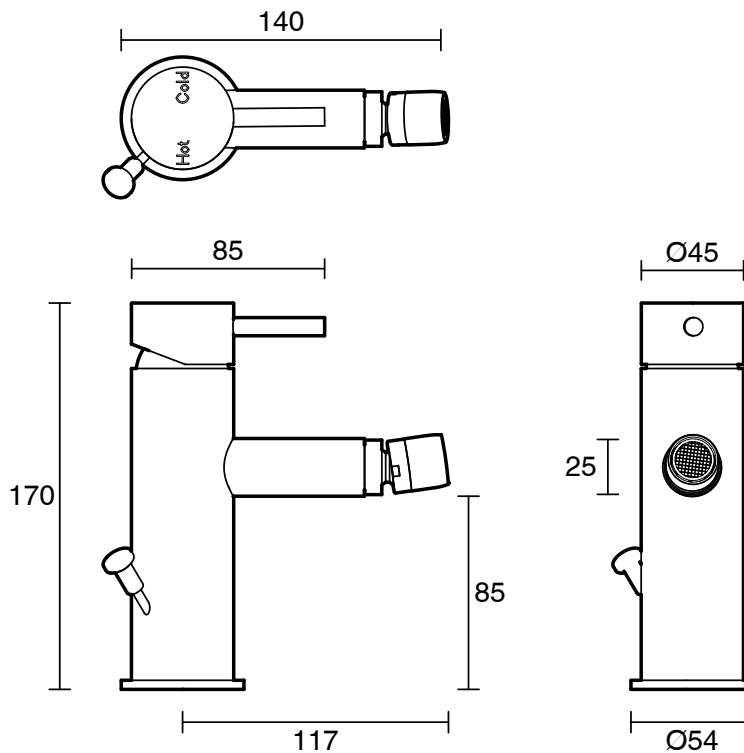

WARRANTY

Residential Use (Years)	40
Commercial Use (Years)	10

Please refer to Sussex Warranty page for full Terms and Conditions