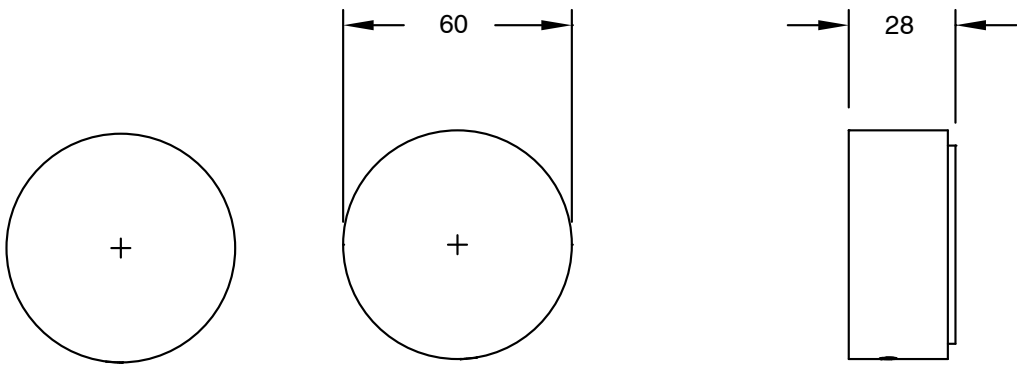

SUSSEX

Sussex Pure Basin Top Assembly Taps with Linear Textured Handles Matte Black

2224649

SPECIFICATIONS

Recommended Use	Residential;Commercial
Colour Finish	Matte Black
Primary Material	DR Brass
Recommended Pressure Range	150 - 500 kPa as per AS3500
Max Continuous Working Temperature (deg C)	65
Min Continuous Working Temperature (deg C)	1

WARRANTY

Residential Use (Years)	40
Commercial Use (Years)	10

Please refer to Sussex Warranty page for full Terms and Conditions

Dimensions are nominal measurements only.

CLEANING RECOMMENDATIONS:

We recommend the use of soapy water or approved cleaners. This product should not be cleaned with abrasive materials. Damage caused by any improper treatment is not covered by the product warranty. Refer to Warranty Conditions

Disclaimer: Products in this specification manual must by regulation be installed by licensed and registered trade people. The manufacturer/distributor reserves the right to vary specifications or delete models from their range without prior notification. Dimensions are nominal measurements only. Dimensions and set-outs listed are correct at time of publication however the manufacturer/distributor takes no responsibility for printing errors.

Published 09/04/2026

To see the complete Sussex range go to www.reece.com.au