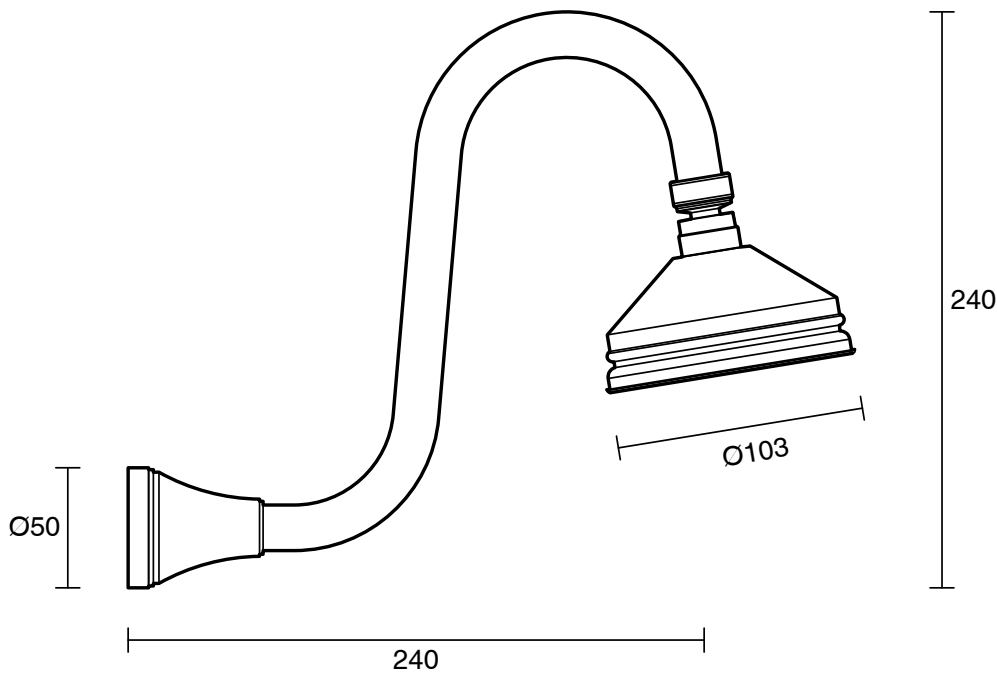

KADO

Kado Era Gooseneck Shower Arm & Rose Chrome (3 Star)

9507551

SPECIFICATIONS

Recommended Use	Residential;Commercial
Colour	Chrome
Finish	Polished
Material	DR Brass
Recommended Pressure Range	150 - 500 kPa
Maximum Continuous Working Temperature	80 deg C
Suitable for Storage Tank Hot Water	Yes
Suitable for Continuous Flow Hot Water	Yes
Suitable for Gravity Feed Hot Water	No

WARRANTY

Residential & Commercial Use (Years)	25
Spare Parts & Labour (Years)	1

Please refer to Kado Warranty Page for full Terms and Conditions

Dimensions are nominal measurements only.

CLEANING RECOMMENDATIONS:

We recommend the use of soapy water or approved cleaners. This product should not be cleaned with abrasive materials. Damage caused by any improper treatment is not covered by the product warranty. Refer to Warranty Conditions

Disclaimer: Products in this specification manual must by regulation be installed by licensed and registered trade people. The manufacturer/distributor reserves the right to vary specifications or delete models from their range without prior notification. Dimensions are nominal measurements only. Dimensions and set-outs listed are correct at time of publication however the manufacturer/distributor takes no responsibility for printing errors.

Published 01/04/2026

To see the complete Kado range go to www.reece.com.au