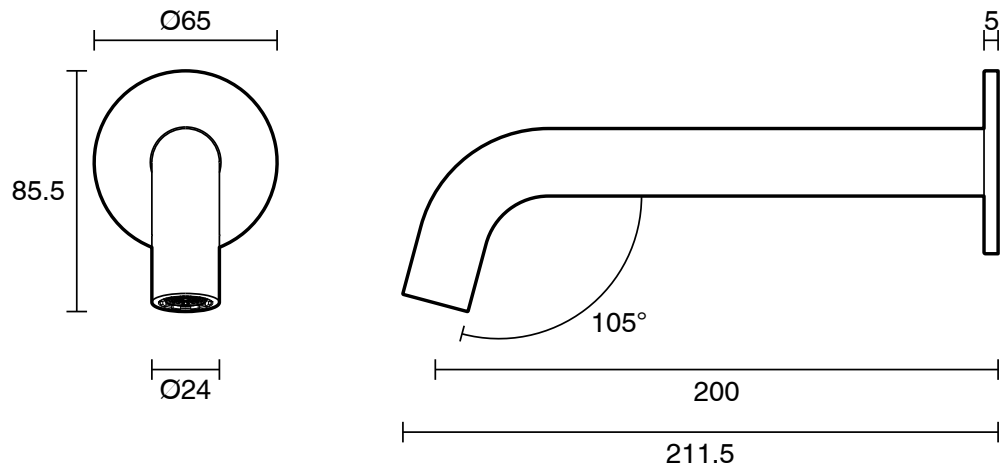

## Mizu Drift Wall Basin/Bath Outlet Curve Spout 200mm Matte Black (6 Star) Lead Free

2267230

SPECIFICATIONS	
Recommended Use	Residential;Commercial
Colour Finish	Matte Black
Primary Material	Lead Free Brass
Recommended Pressure Range	150 - 500 kPa as per AS3500
Max Continuous Working Temperature (deg C)	65
Min Continuous Working Temperature (deg C)	5
WARRANTY	
Residential & Commercial Use (Years)	25
Spare Parts & Labour (Years)	1
<i>Please refer to Mizu Warranty page for full Terms and Conditions</i>	

Dimensions are nominal measurements only.