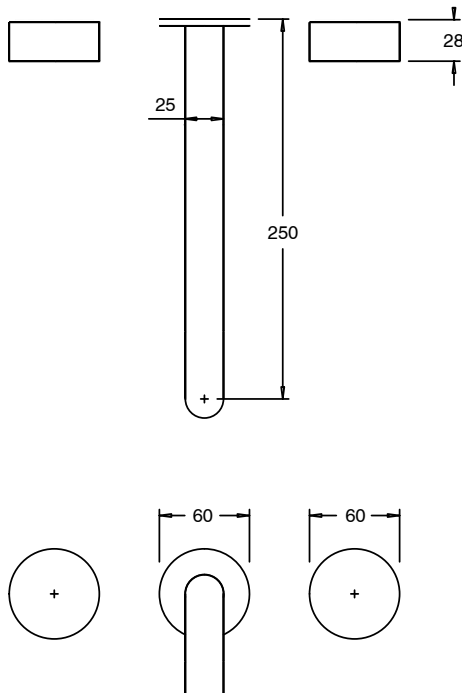

SUSSEX

Sussex Pure Bath Set 250mm with Linear Textured Handles PVD Brushed Gold Lead Free

47158

SPECIFICATIONS	
Recommended Use	Residential;Commercial
Colour Finish	Brushed Gold
Primary Material	Lead Free Brass
Recommended Pressure Range	150 - 500 kPa as per AS3500
Max Continuous Working Temperature (deg C)	65
Min Continuous Working Temperature (deg C)	1
WARRANTY	
Residential Use (Years)	40
Commercial Use (Years)	10
<i>Please refer to Sussex Warranty page for full Terms and Conditions</i>	

Disclaimer: Products in this specification manual must by regulation be installed by licensed and registered trade people. The manufacturer/distributor reserves the right to vary specifications or delete models from their range without prior notification. Dimensions are nominal measurements only. Dimensions and set-outs listed are correct at time of publication however the manufacturer/distributor takes no responsibility for printing errors.