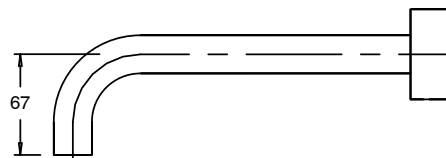

SUSSEX

Sussex Pure Bath Set 250mm with Linear Textured Handles PVD Brushed Gold Lead Free

47158

SPECIFICATIONS	
Recommended Use	Residential;Commercial
Colour Finish	Brushed Gold
Primary Material	Lead Free Brass
Recommended Pressure Range	150 - 500 kPa as per AS3500
Max Continuous Working Temperature (deg C)	65
Min Continuous Working Temperature (deg C)	1
WARRANTY	
Residential Use (Years)	40
Commercial Use (Years)	10
<i>Please refer to Sussex Warranty page for full Terms and Conditions</i>	