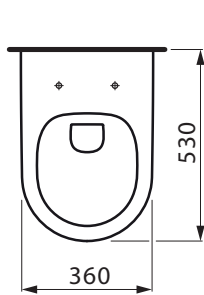

## LAUFEN Pro A Rimless Wall Hung Pan and Soft Close Seat White (4 Star)

1813052

SPECIFICATIONS	
Recommended Use	Residential;Commercial
Pan Material	Vitreous China
Rim Configuration	Rimless
Pan Outlet Type	P Trap
Pan Weight (kg)	22
Mounting	Wall
Toilet Seat Included	Yes
WARRANTY	
Residential & Commercial Use (Years)	25
Spare Parts & Labour (Years)	1
<i>Please refer to LAUFEN Warranty page for full Terms and Conditions</i>	

Dimensions are nominal measurements only.