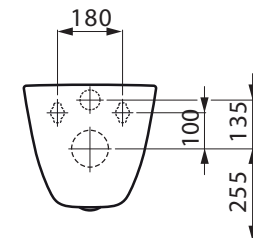

## LAUFEN Pro A Rimless Wall Hung Pan and Soft Close Seat White (4 Star)

1813052

SPECIFICATIONS	
Recommended Use	Residential;Commercial
Pan Material	Vitreous China
Rim Configuration	Rimless
Pan Outlet Type	P Trap
Pan Weight (kg)	22
Mounting	Wall
Toilet Seat Included	Yes
WARRANTY	
Residential & Commercial Use (Years)	25
Spare Parts & Labour (Years)	1
<i>Please refer to LAUFEN Warranty page for full Terms and Conditions</i>	

Dimensions are nominal measurements only.