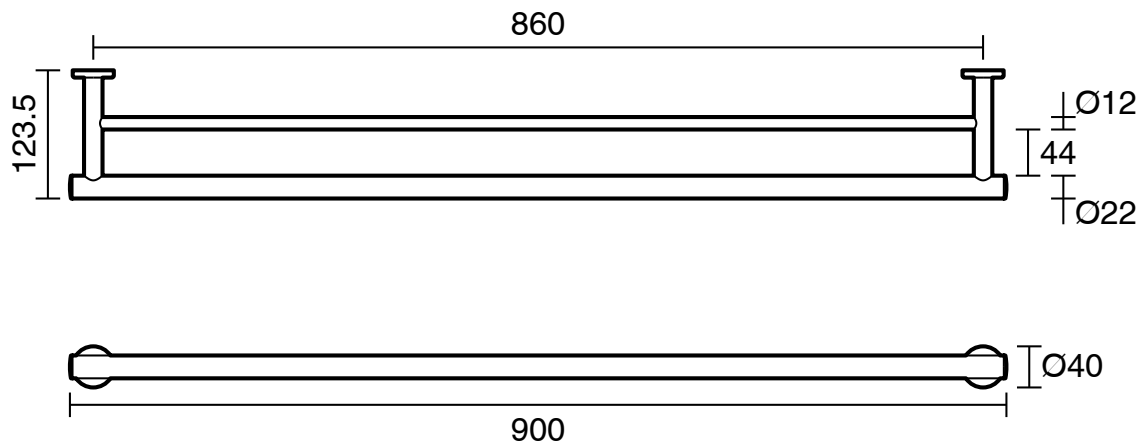

mizu

Mizu Drift Double Towel Rail 900mm Chrome

9502116

SPECIFICATIONS

Recommended Use	Residential;Commercial
Colour Finish	Polished Chrome
Primary Material	DR Brass

WARRANTY

Residential & Commercial Use (Years)	25
Spare Parts & Labour (Years)	1

Please refer to Mizu Warranty page for full Terms and Conditions

Dimensions are nominal measurements only.

CLEANING RECOMMENDATIONS:

We recommend the use of soapy water or approved cleaners. This product should not be cleaned with abrasive materials. Damage caused by any improper treatment is not covered by the product warranty. Refer to Warranty Conditions

Disclaimer: Products in this specification manual must by regulation be installed by licensed and registered trade people. The manufacturer/distributor reserves the right to vary specifications or delete models from their range without prior notification. Dimensions are nominal measurements only. Dimensions and set-outs listed are correct at time of publication however the manufacturer/distributor takes no responsibility for printing errors.

Published 01/04/2026

To see the complete Mizu range go to www.reece.com.au