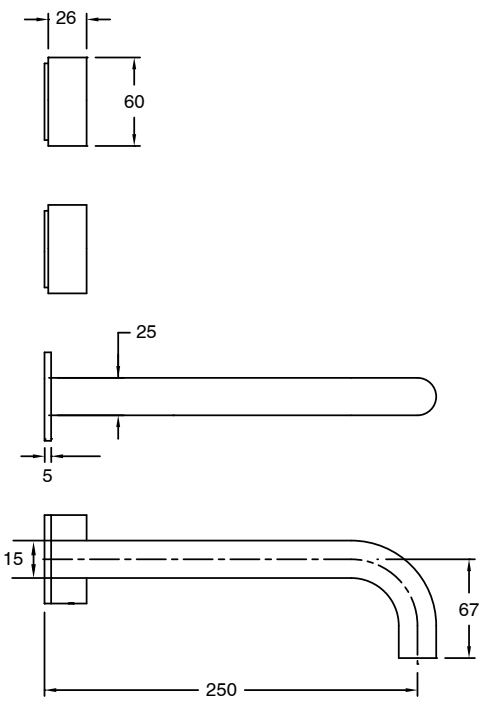

SUSSEX

**Sussex Pure Wall Basin Hostess System 250mm with Diamond Textured Handles
PVD Matte Black (3 Star) Lead Free
50850**

SPECIFICATIONS

Recommended Use	Residential;Commercial
Colour Finish	Matte Black
Primary Material	Lead Free Brass
Recommended Pressure Range	150 - 500 kPa as per AS3500
Max Continuous Working Temperature (deg C)	65
Min Continuous Working Temperature (deg C)	1

WARRANTY

Residential Use (Years)	40
Commercial Use (Years)	10

Please refer to Sussex Warranty page for full Terms and Conditions

Dimensions are nominal measurements only.

CLEANING RECOMMENDATIONS:

We recommend the use of soapy water or approved cleaners. This product should not be cleaned with abrasive materials. Damage caused by any improper treatment is not covered by the product warranty. Refer to Warranty Conditions

Disclaimer: Products in this specification manual must by regulation be installed by licensed and registered trade people. The manufacturer/distributor reserves the right to vary specifications or delete models from their range without prior notification. Dimensions are nominal measurements only. Dimensions and set-outs listed are correct at time of publication however the manufacturer/distributor takes no responsibility for printing errors.
Published 07/05/2026

To see the complete Sussex range go to www.reece.com.au