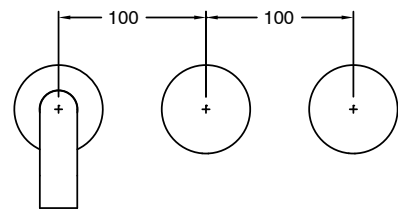

SUSSEX

**Sussex Pure Wall Basin Hostess System 250mm with Diamond Textured Handles
PVD Matte Black (3 Star) Lead Free
50850**

SPECIFICATIONS

Recommended Use	Residential;Commercial
Colour Finish	Matte Black
Primary Material	Lead Free Brass
Recommended Pressure Range	150 - 500 kPa as per AS3500
Max Continuous Working Temperature (deg C)	65
Min Continuous Working Temperature (deg C)	1

WARRANTY

Residential Use (Years)	40
Commercial Use (Years)	10

Please refer to Sussex Warranty page for full Terms and Conditions

Dimensions are nominal measurements only.

CLEANING RECOMMENDATIONS:

We recommend the use of soapy water or approved cleaners. This product should not be cleaned with abrasive materials. Damage caused by any improper treatment is not covered by the product warranty. Refer to Warranty Conditions

Disclaimer: Products in this specification manual must by regulation be installed by licensed and registered trade people. The manufacturer/distributor reserves the right to vary specifications or delete models from their range without prior notification. Dimensions are nominal measurements only. Dimensions and set-outs listed are correct at time of publication however the manufacturer/distributor takes no responsibility for printing errors.
Published 07/05/2026

To see the complete Sussex range go to www.reece.com.au