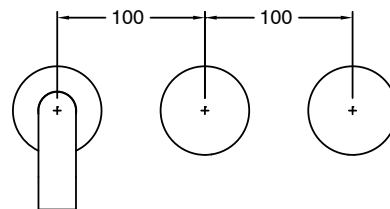

SUSSEX

Sussex Pure Wall Basin Hostess System 200mm Right Hand PVD Brushed Bronze (3 Star)

9511082

SPECIFICATIONS

Recommended Use	Residential;Commercial
Colour Finish	Brushed Bronze
Primary Material	DR Brass
Recommended Pressure Range	150 - 500 kPa as per AS3500
Max Continuous Working Temperature (deg C)	65
Min Continuous Working Temperature (deg C)	1

WARRANTY

Residential Use (Years)	40
Commercial Use (Years)	10

Please refer to Sussex Warranty page for full Terms and Conditions

Dimensions are nominal measurements only.

CLEANING RECOMMENDATIONS:

We recommend the use of soapy water or approved cleaners. This product should not be cleaned with abrasive materials. Damage caused by any improper treatment is not covered by the product warranty. Refer to Warranty Conditions

Disclaimer: Products in this specification manual must by regulation be installed by licensed and registered trade people. The manufacturer/distributor reserves the right to vary specifications or delete models from their range without prior notification. Dimensions are nominal measurements only. Dimensions and set-outs listed are correct at time of publication however the manufacturer/distributor takes no responsibility for printing errors.

Published 01/04/2026

To see the complete Sussex range go to www.reece.com.au