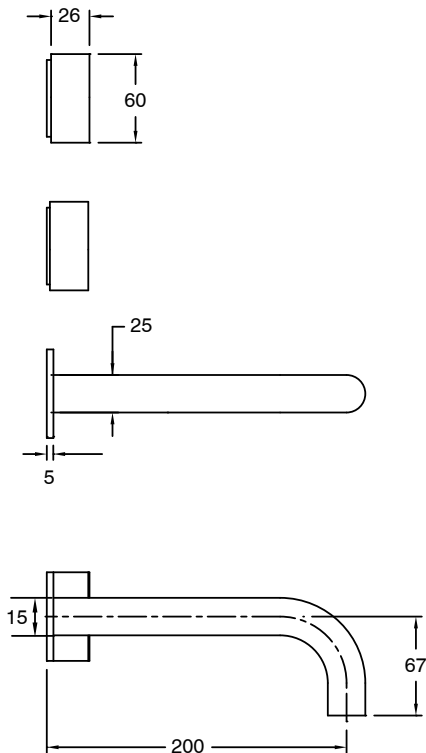

SUSSEX

Sussex Pure Wall Basin Hostess System 200mm Right Hand PVD Brushed Bronze (3 Star)

9511082

SPECIFICATIONS

Recommended Use	Residential;Commercial
Colour Finish	Brushed Bronze
Primary Material	DR Brass
Recommended Pressure Range	150 - 500 kPa as per AS3500
Max Continuous Working Temperature (deg C)	65
Min Continuous Working Temperature (deg C)	1

WARRANTY

Residential Use (Years)	40
Commercial Use (Years)	10

Please refer to Sussex Warranty page for full Terms and Conditions

Dimensions are nominal measurements only.

CLEANING RECOMMENDATIONS:

We recommend the use of soapy water or approved cleaners. This product should not be cleaned with abrasive materials. Damage caused by any improper treatment is not covered by the product warranty. Refer to Warranty Conditions

Disclaimer: Products in this specification manual must by regulation be installed by licensed and registered trade people. The manufacturer/distributor reserves the right to vary specifications or delete models from their range without prior notification. Dimensions are nominal measurements only. Dimensions and set-outs listed are correct at time of publication however the manufacturer/distributor takes no responsibility for printing errors.

Published 01/04/2026

To see the complete Sussex range go to www.reece.com.au