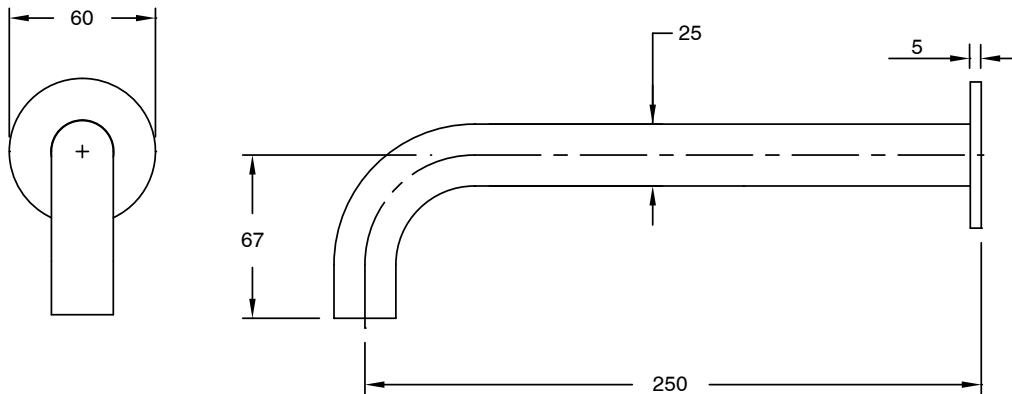

SUSSEX

Sussex Pure Wall Bath Outlet 250mm PVD Brushed Bronze Lead Free

47003

SPECIFICATIONS	
Recommended Use	Residential;Commercial
Colour Finish	Brushed Bronze
Primary Material	Lead Free Brass
Recommended Pressure Range	150 - 500 kPa as per AS3500
Max Continuous Working Temperature (deg C)	65
Min Continuous Working Temperature (deg C)	1
WARRANTY	
Residential Use (Years)	40
Commercial Use (Years)	10
<i>Please refer to Sussex Warranty page for full Terms and Conditions</i>	