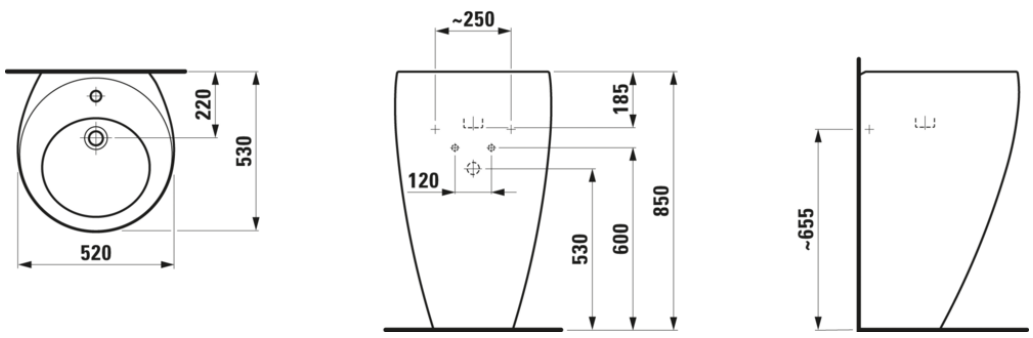

LAUFEN

LAUFEN Alessi One Wall Basin/Pedestal No Taphole 520 x 530mm White

9503782

SPECIFICATIONS

Recommended Use	Residential;Commercial
Primary Material	Vitreous China
Colour Finish	White
Bowl Capacity (L)	5.8
Weight (kg)	41
Taphole Configuration	None
Overflow Included	No
Plug & Waste Included	No

WARRANTY

Residential & Commercial Use (Years)	25
Spare Parts & Labour (Years)	1

Please refer to LAUFEN Warranty page for full Terms and Conditions

Dimensions are nominal measurements only.

CLEANING RECOMMENDATIONS:

We recommend the use of soapy water or approved cleaners. This product should not be cleaned with abrasive materials. Damage caused by any improper treatment is not covered by the product warranty. Refer to Warranty Conditions

Disclaimer: Products in this specification manual must by regulation be installed by licensed and registered trade people. The manufacturer/distributor reserves the right to vary specifications or delete models from their range without prior notification. Dimensions are nominal measurements only. Dimensions and set-outs listed are correct at time of publication however the manufacturer/distributor takes no responsibility for printing errors.