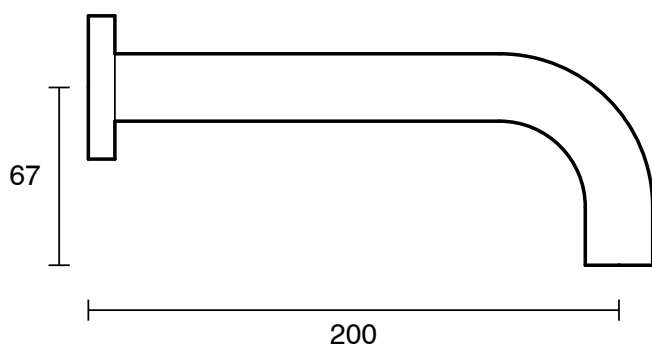

SUSSEX

Scala 25 Wall Outlet Curved 200mm Living Rustic Bronze (6 Star) Lead Free

51144

SPECIFICATIONS

Recommended Use	Residential;Commercial
Colour Finish	Living Rustic Bronze
Primary Material	Lead Free Brass
Recommended Pressure Range	150 - 500 kPa as per AS3500
Max Continuous Working Temperature (deg C)	65
Min Continuous Working Temperature (deg C)	1

WARRANTY

Residential Use (Years)	40
Commercial Use (Years)	10

Please refer to Sussex Warranty page for full Terms and Conditions

Dimensions are nominal measurements only.

CLEANING RECOMMENDATIONS:

We recommend the use of soapy water or approved cleaners. This product should not be cleaned with abrasive materials. Damage caused by any improper treatment is not covered by the product warranty. Refer to Warranty Conditions

Disclaimer: Products in this specification manual must by regulation be installed by licensed and registered trade people. The manufacturer/distributor reserves the right to vary specifications or delete models from their range without prior notification. Dimensions are nominal measurements only. Dimensions and set-outs listed are correct at time of publication however the manufacturer/distributor takes no responsibility for printing errors.

Published 30/04/2026

To see the complete Sussex range go to www.reece.com.au