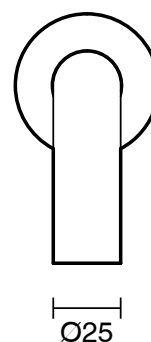

SUSSEX

Scala 25 Wall Outlet Curved 200mm Living Rustic Bronze (6 Star) Lead Free

51144

SPECIFICATIONS

Recommended Use	Residential;Commercial
Colour Finish	Living Rustic Bronze
Primary Material	Lead Free Brass
Recommended Pressure Range	150 - 500 kPa as per AS3500
Max Continuous Working Temperature (deg C)	65
Min Continuous Working Temperature (deg C)	1

WARRANTY

Residential Use (Years)	40
Commercial Use (Years)	10

Please refer to Sussex Warranty page for full Terms and Conditions