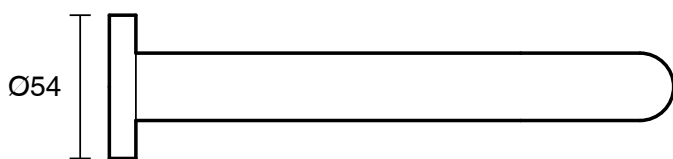

SUSSEX

Scala 25 Wall Outlet Curved 200mm Living Rustic Bronze (6 Star) Lead Free

51144

SPECIFICATIONS

Recommended Use	Residential;Commercial
Colour Finish	Living Rustic Bronze
Primary Material	Lead Free Brass
Recommended Pressure Range	150 - 500 kPa as per AS3500
Max Continuous Working Temperature (deg C)	65
Min Continuous Working Temperature (deg C)	1

WARRANTY

Residential Use (Years)	40
Commercial Use (Years)	10

Please refer to Sussex Warranty page for full Terms and Conditions

Dimensions are nominal measurements only.

CLEANING RECOMMENDATIONS:

We recommend the use of soapy water or approved cleaners. This product should not be cleaned with abrasive materials. Damage caused by any improper treatment is not covered by the product warranty. Refer to Warranty Conditions

Disclaimer: Products in this specification manual must by regulation be installed by licensed and registered trade people. The manufacturer/distributor reserves the right to vary specifications or delete models from their range without prior notification. Dimensions are nominal measurements only. Dimensions and set-outs listed are correct at time of publication however the manufacturer/distributor takes no responsibility for printing errors.

Published 30/04/2026

To see the complete Sussex range go to www.reece.com.au