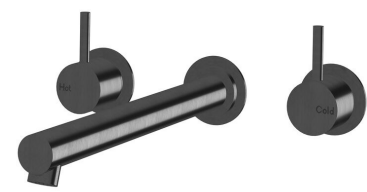

SUSSEX

Scala Straight Wall Basin Set 250mm PVD Brushed Gunmetal (6 Star) Lead Free

52509

SPECIFICATIONS

Recommended Use	Residential;Commercial
Colour Finish	Brushed Gunmetal
Primary Material	Lead Free Brass
Recommended Pressure Range	150 - 500 kPa as per AS3500
Max Continuous Working Temperature (deg C)	65
Min Continuous Working Temperature (deg C)	1

WARRANTY

Residential Use (Years)	40
Commercial Use (Years)	10

Please refer to Sussex Warranty page for full Terms and Conditions

Dimensions are nominal measurements only.

CLEANING RECOMMENDATIONS:

We recommend the use of soapy water or approved cleaners. This product should not be cleaned with abrasive materials. Damage caused by any improper treatment is not covered by the product warranty. Refer to Warranty Conditions

Disclaimer: Products in this specification manual must by regulation be installed by licensed and registered trade people. The manufacturer/distributor reserves the right to vary specifications or delete models from their range without prior notification. Dimensions are nominal measurements only. Dimensions and set-outs listed are correct at time of publication however the manufacturer/distributor takes no responsibility for printing errors.

Published 12/05/2026

To see the complete Sussex range go to www.reece.com.au