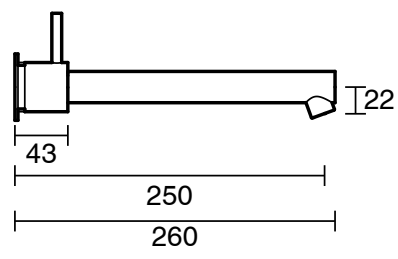

SUSSEX

Scala Straight Wall Basin Set 250mm PVD Brushed Gunmetal (6 Star) Lead Free

52509

SPECIFICATIONS

Recommended Use	Residential;Commercial
Colour Finish	Brushed Gunmetal
Primary Material	Lead Free Brass
Recommended Pressure Range	150 - 500 kPa as per AS3500
Max Continuous Working Temperature (deg C)	65
Min Continuous Working Temperature (deg C)	1

WARRANTY

Residential Use (Years)	40
Commercial Use (Years)	10

Please refer to Sussex Warranty page for full Terms and Conditions

Dimensions are nominal measurements only.

CLEANING RECOMMENDATIONS:

We recommend the use of soapy water or approved cleaners. This product should not be cleaned with abrasive materials. Damage caused by any improper treatment is not covered by the product warranty. Refer to Warranty Conditions

Disclaimer: Products in this specification manual must by regulation be installed by licensed and registered trade people. The manufacturer/distributor reserves the right to vary specifications or delete models from their range without prior notification. Dimensions are nominal measurements only. Dimensions and set-outs listed are correct at time of publication however the manufacturer/distributor takes no responsibility for printing errors.

Published 12/05/2026

To see the complete Sussex range go to www.reece.com.au