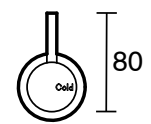

SUSSEX

Scala Straight Wall Basin Set 250mm PVD Brushed Gunmetal (6 Star) Lead Free

52509

SPECIFICATIONS

Recommended Use	Residential;Commercial
Colour Finish	Brushed Gunmetal
Primary Material	Lead Free Brass
Recommended Pressure Range	150 - 500 kPa as per AS3500
Max Continuous Working Temperature (deg C)	65
Min Continuous Working Temperature (deg C)	1

WARRANTY

Residential Use (Years)	40
Commercial Use (Years)	10

Please refer to Sussex Warranty page for full Terms and Conditions