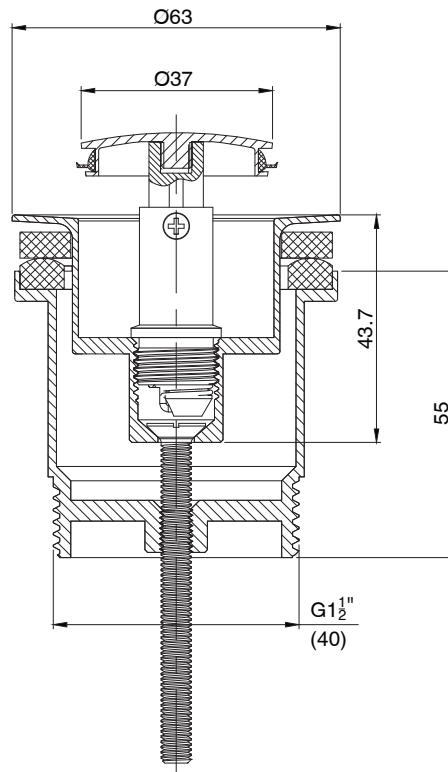

## Mizu Drift Universal 40mm Pop Up Plug & Waste Brushed Brass

9512372

SPECIFICATIONS	
Recommended Use	Residential;Commercial
Colour Finish	Brushed Brass
Primary Material	DR Brass
WARRANTY	
Parts Replacement Only - excludes labour costs (Years)	1
<i>Please refer to Mizu Warranty page for full Terms and Conditions</i>	

Dimensions are nominal measurements only.