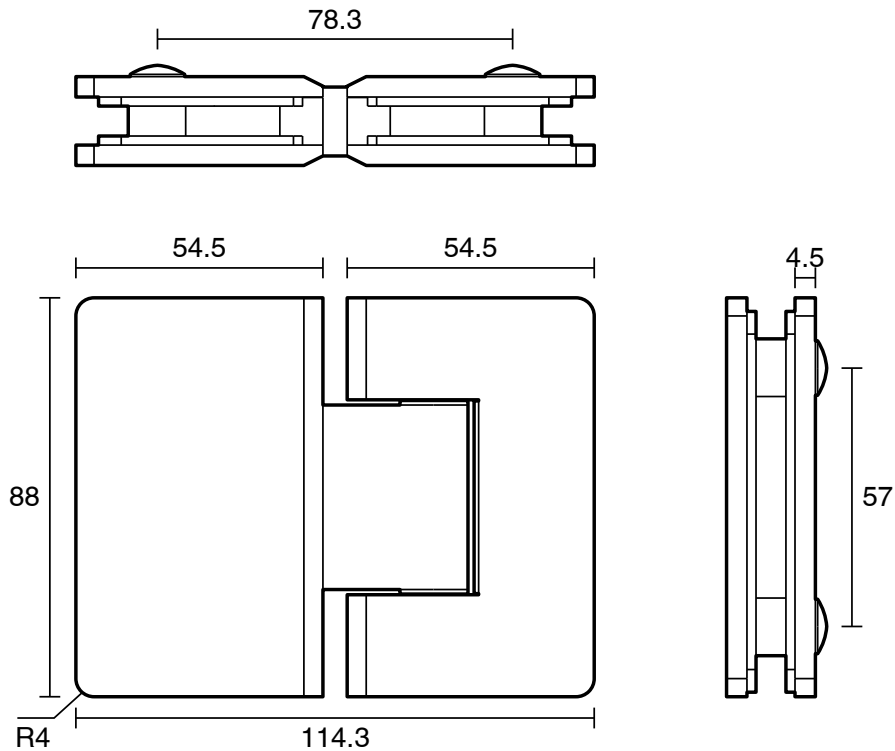

KADO

Kado Lux Frameless Shower Screen Hinges (2) Brushed Bronze

39736

SPECIFICATIONS	
Recommended Use	Residential;Commercial
Colour Finish	Brushed Bronze
Primary Material	Brass
Mounting	Wall;Product Surface
WARRANTY	
Residential & Commercial Use (Years)	25
Spare Parts & Labour (Years)	1
<i>Please refer to Kado Warranty Page for full Terms and Conditions</i>	

Disclaimer: Products in this specification manual must by regulation be installed by licensed and registered trade people. The manufacturer/distributor reserves the right to vary specifications or delete models from their range without prior notification. Dimensions are nominal measurements only. Dimensions and set-outs listed are correct at time of publication however the manufacturer/distributor takes no responsibility for printing errors.