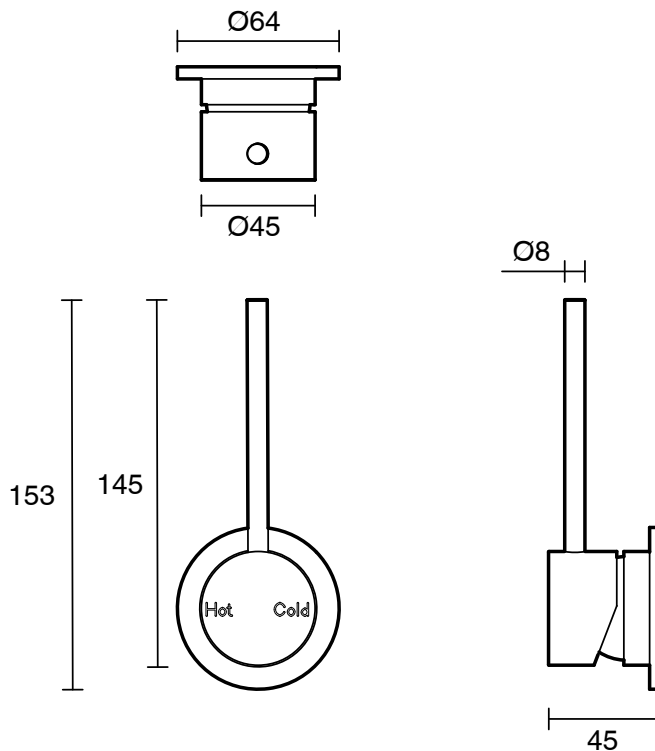

SUSSEX

Scala Wall Mixer 100mm Extended Pin PVD Brushed Platinum Gold Lead Free

52249

SPECIFICATIONS	
Recommended Use	Residential;Commercial
Colour Finish	Brushed Platinum Gold
Primary Material	Lead Free Brass
Recommended Pressure Range	150 - 500 kPa as per AS3500
Max Continuous Working Temperature (deg C)	65
Min Continuous Working Temperature (deg C)	1
WARRANTY	
Residential Use (Years)	40
Commercial Use (Years)	10
<i>Please refer to Sussex Warranty page for full Terms and Conditions</i>	

Disclaimer: Products in this specification manual must by regulation be installed by licensed and registered trade people. The manufacturer/distributor reserves the right to vary specifications or delete models from their range without prior notification. Dimensions are nominal measurements only. Dimensions and set-outs listed are correct at time of publication however the manufacturer/distributor takes no responsibility for printing errors.