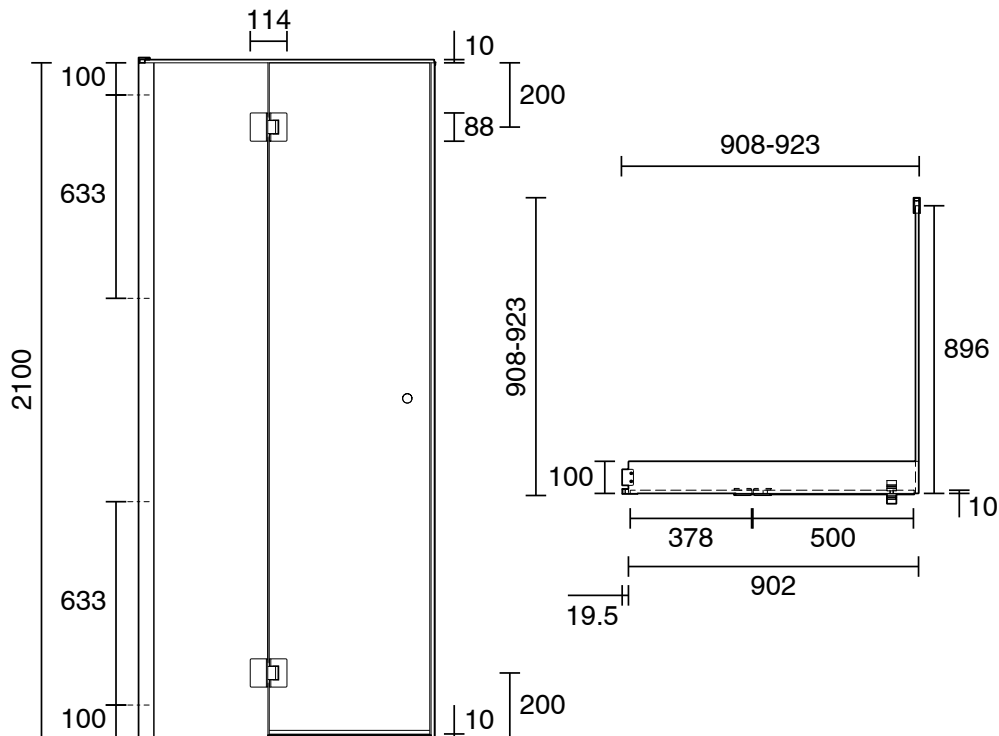

KADO

Kado Lux Frameless Enclosure with Wall Channel 900 x 900mm Brushed Gunmetal

1710046

SPECIFICATIONS

Recommended Use	Residential;Commercial
Colour Finish	Clear;Brushed Gunmetal
Primary Material	Glass
Frame Configuration	Frameless
Screen Shape	Rectangular
Screen Appearance	Clear
Screen Fixing	Channel
Mounting	Wall

WARRANTY

Residential & Commercial Use (Years)	7
Spare Parts & Labour (Years)	1

Please refer to Kado Warranty Page for full Terms and Conditions

Dimensions are nominal measurements only.

CLEANING RECOMMENDATIONS:

We recommend the use of soapy water or approved cleaners. This product should not be cleaned with abrasive materials. Damage caused by any improper treatment is not covered by the product warranty. Refer to Warranty Conditions

Disclaimer: Products in this specification manual must by regulation be installed by licensed and registered trade people. The manufacturer/distributor reserves the right to vary specifications or delete models from their range without prior notification. Dimensions are nominal measurements only. Dimensions and set-outs listed are correct at time of publication however the manufacturer/distributor takes no responsibility for printing errors.

Published 01/04/2026

To see the complete Kado range go to
www.reece.com.au