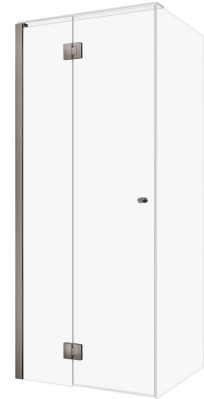

KADO

Kado Lux Frameless Enclosure with Wall Channel 900 x 900mm Brushed Gunmetal

1710046

SPECIFICATIONS

Recommended Use	Residential;Commercial
Colour Finish	Clear;Brushed Gunmetal
Primary Material	Glass
Frame Configuration	Frameless
Screen Shape	Rectangular
Screen Appearance	Clear
Screen Fixing	Channel
Mounting	Wall

WARRANTY

Residential & Commercial Use (Years)	7
Spare Parts & Labour (Years)	1

Please refer to Kado Warranty Page for full Terms and Conditions

Dimensions are nominal measurements only.

CLEANING RECOMMENDATIONS:

We recommend the use of soapy water or approved cleaners. This product should not be cleaned with abrasive materials. Damage caused by any improper treatment is not covered by the product warranty. Refer to Warranty Conditions

Disclaimer: Products in this specification manual must by regulation be installed by licensed and registered trade people. The manufacturer/distributor reserves the right to vary specifications or delete models from their range without prior notification. Dimensions are nominal measurements only. Dimensions and set-outs listed are correct at time of publication however the manufacturer/distributor takes no responsibility for printing errors.

Published 01/04/2026

To see the complete Kado range go to
www.reece.com.au