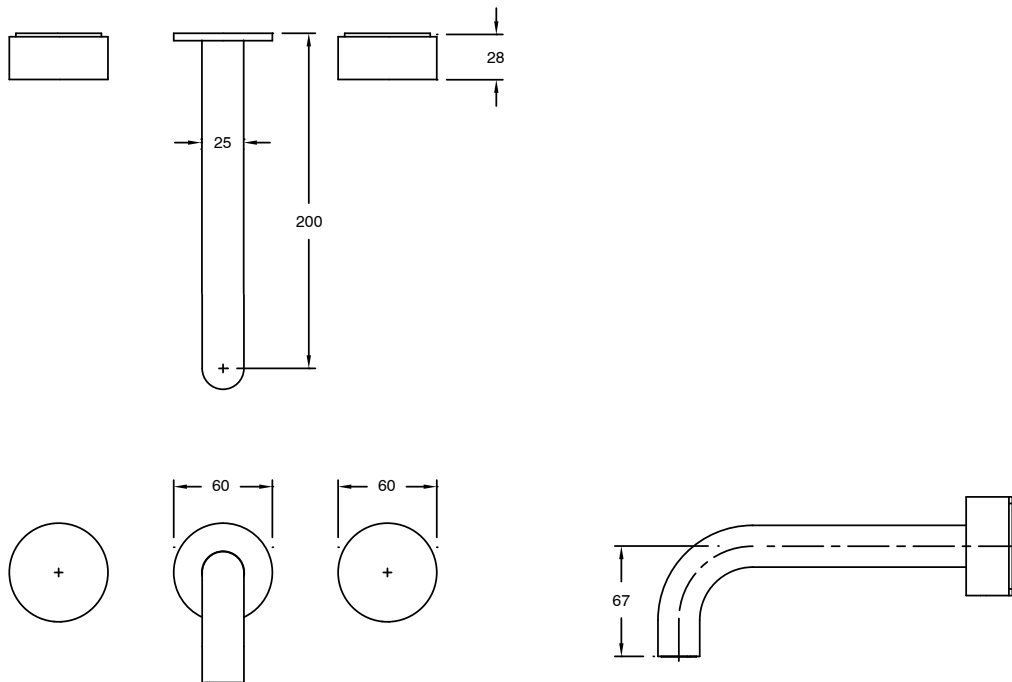

SUSSEX

Sussex Pure Bath Set 200mm Chrome Lead Free

47084

SPECIFICATIONS

Recommended Use	Residential;Commercial
Colour Finish	Polished Chrome
Primary Material	Lead Free Brass
Recommended Pressure Range	150 - 500 kPa as per AS3500
Max Continuous Working Temperature (deg C)	65
Min Continuous Working Temperature (deg C)	1

WARRANTY

Residential Use (Years)	40
Commercial Use (Years)	10

Please refer to Sussex Warranty page for full Terms and Conditions

Dimensions are nominal measurements only.

CLEANING RECOMMENDATIONS:

We recommend the use of soapy water or approved cleaners. This product should not be cleaned with abrasive materials. Damage caused by any improper treatment is not covered by the product warranty. Refer to Warranty Conditions

Disclaimer: Products in this specification manual must by regulation be installed by licensed and registered trade people. The manufacturer/distributor reserves the right to vary specifications or delete models from their range without prior notification. Dimensions are nominal measurements only. Dimensions and set-outs listed are correct at time of publication however the manufacturer/distributor takes no responsibility for printing errors.

Published 14/05/2026

To see the complete Sussex range go to www.reece.com.au