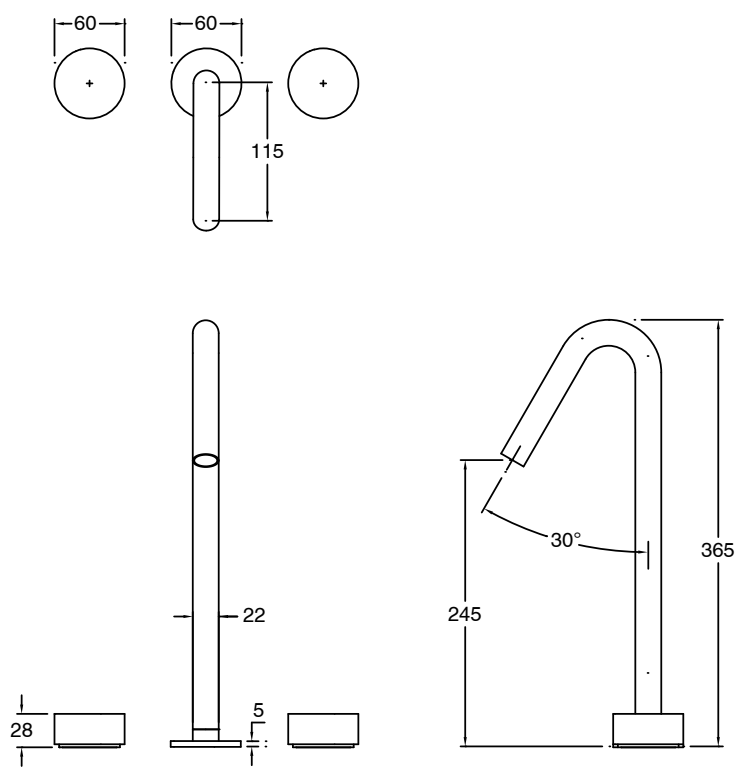

SUSSEX

Sussex Pure Vessel Basin Set Chrome (5 Star)

2263295

SPECIFICATIONS

Recommended Use	Residential;Commercial
Colour Finish	Polished Chrome
Primary Material	DR Brass
Recommended Pressure Range	150 - 500 kPa as per AS3500
Max Continuous Working Temperature (deg C)	65
Min Continuous Working Temperature (deg C)	1

WARRANTY

Residential Use (Years)	40
Commercial Use (Years)	10

Please refer to Sussex Warranty page for full Terms and Conditions

Dimensions are nominal measurements only.

CLEANING RECOMMENDATIONS:

We recommend the use of soapy water or approved cleaners. This product should not be cleaned with abrasive materials. Damage caused by any improper treatment is not covered by the product warranty. Refer to Warranty Conditions

Disclaimer: Products in this specification manual must by regulation be installed by licensed and registered trade people. The manufacturer/distributor reserves the right to vary specifications or delete models from their range without prior notification. Dimensions are nominal measurements only. Dimensions and set-outs listed are correct at time of publication however the manufacturer/distributor takes no responsibility for printing errors.

Published 16/04/2026

To see the complete Sussex range go to www.reece.com.au