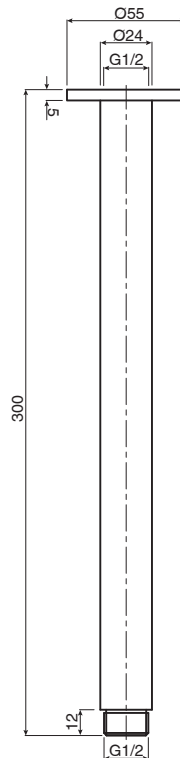

mizu

Mizu Drift Ceiling Shower Arm Only 300mm Brushed Nickel

9508182

SPECIFICATIONS

Recommended Use	Residential;Commercial
Colour Finish	Brushed Nickel
Primary Material	DR Brass
Recommended Pressure Range	150 - 500 kPa as per AS3500
Max Continuous Working Temperature (deg C)	60
Min Continuous Working Temperature (deg C)	5

WARRANTY

Residential & Commercial Use (Years)	25
Spare Parts & Labour (Years)	1

Please refer to Mizu Warranty page for full Terms and Conditions

Dimensions are nominal measurements only.

CLEANING RECOMMENDATIONS:

We recommend the use of soapy water or approved cleaners. This product should not be cleaned with abrasive materials. Damage caused by any improper treatment is not covered by the product warranty. Refer to Warranty Conditions

Disclaimer: Products in this specification manual must by regulation be installed by licensed and registered trade people. The manufacturer/distributor reserves the right to vary specifications or delete models from their range without prior notification. Dimensions are nominal measurements only. Dimensions and set-outs listed are correct at time of publication however the manufacturer/distributor takes no responsibility for printing errors.

Published 01/04/2026

To see the complete Mizu range go to www.reece.com.au

WaterMark
AS/NZS 3862
WM 022468