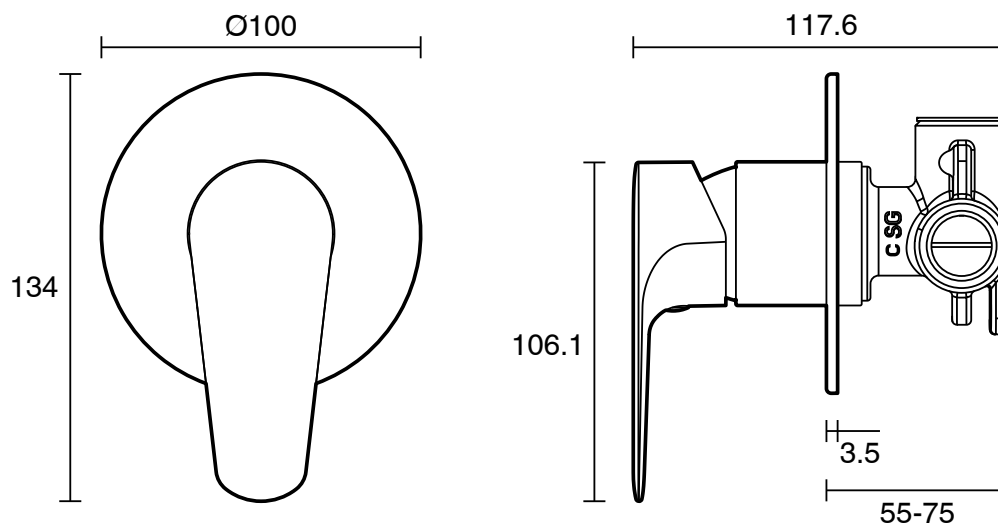

## Posh Solus Shower Mixer Tap Brushed Nickel

2267336

SPECIFICATIONS	
Recommended Use	Residential;Commercial
Colour Finish	Brushed Nickel
Primary Material	DR Brass
Recommended Pressure Range	150 - 500 kPa as per AS3500
Max Continuous Working Temperature (deg C)	70
Min Continuous Working Temperature (deg C)	5
Hot Water Unit Suitability	Continuous Flow;Storage Tank
WARRANTY	
Residential & Commercial Use (Years)	25
Spare Parts & Labour (Years)	1
<i>Please refer to Posh Warranty Page for full Terms and Conditions</i>	

Dimensions are nominal measurements only.