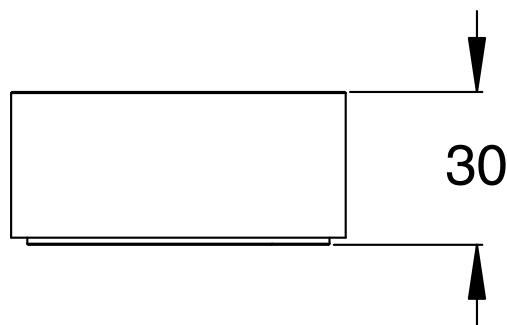

SUSSEX

Sussex Pure Progressive Top Mount Hob Mixer with Diamond Textured Handles
PVD Matte Black Lead Free
50650

SPECIFICATIONS

Recommended Use	Residential;Commercial
Colour Finish	Matte Black
Primary Material	Lead Free Brass
Recommended Pressure Range	150 - 500 kPa as per AS3500
Max Continuous Working Temperature (deg C)	65
Min Continuous Working Temperature (deg C)	1

WARRANTY

Residential Use (Years)	40
Commercial Use (Years)	10

Please refer to Sussex Warranty page for full Terms and Conditions

Dimensions are nominal measurements only.

CLEANING RECOMMENDATIONS:

We recommend the use of soapy water or approved cleaners. This product should not be cleaned with abrasive materials. Damage caused by any improper treatment is not covered by the product warranty. Refer to Warranty Conditions

Disclaimer: Products in this specification manual must by regulation be installed by licensed and registered trade people. The manufacturer/distributor reserves the right to vary specifications or delete models from their range without prior notification. Dimensions are nominal measurements only. Dimensions and set-outs listed are correct at time of publication however the manufacturer/distributor takes no responsibility for printing errors.

Published 07/05/2026

To see the complete Sussex range go to www.reece.com.au