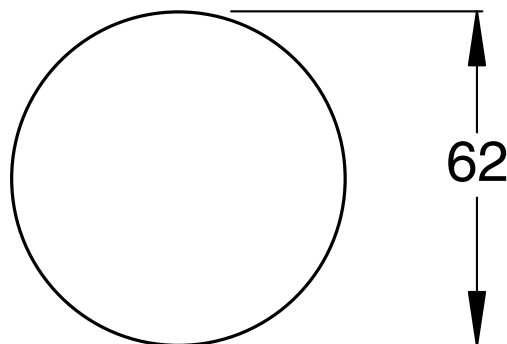

SUSSEX

Sussex Pure Progressive Top Mount Hob Mixer with Diamond Textured Handles
PVD Matte Black Lead Free
50650

SPECIFICATIONS

Recommended Use	Residential;Commercial
Colour Finish	Matte Black
Primary Material	Lead Free Brass
Recommended Pressure Range	150 - 500 kPa as per AS3500
Max Continuous Working Temperature (deg C)	65
Min Continuous Working Temperature (deg C)	1

WARRANTY

Residential Use (Years)	40
Commercial Use (Years)	10

Please refer to Sussex Warranty page for full Terms and Conditions

Dimensions are nominal measurements only.

CLEANING RECOMMENDATIONS:

We recommend the use of soapy water or approved cleaners. This product should not be cleaned with abrasive materials. Damage caused by any improper treatment is not covered by the product warranty. Refer to Warranty Conditions

Disclaimer: Products in this specification manual must by regulation be installed by licensed and registered trade people. The manufacturer/distributor reserves the right to vary specifications or delete models from their range without prior notification. Dimensions are nominal measurements only. Dimensions and set-outs listed are correct at time of publication however the manufacturer/distributor takes no responsibility for printing errors.

Published 07/05/2026

To see the complete Sussex range go to www.reece.com.au