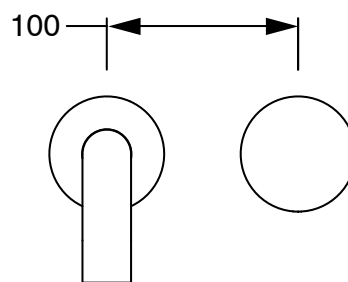

## Sussex Pure Progressive Wall Basin Mixer System 200mm with Diamond Textured Handles PVD Brushed Gunmetal (3 Star) Lead Free 50504

SPECIFICATIONS	
Recommended Use	Residential;Commercial
Colour Finish	Brushed Gunmetal
Primary Material	Lead Free Brass
Recommended Pressure Range	150 - 500 kPa as per AS3500
Max Continuous Working Temperature (deg C)	65
Min Continuous Working Temperature (deg C)	1
WARRANTY	
Residential Use (Years)	40
Commercial Use (Years)	10
<i>Please refer to Sussex Warranty page for full Terms and Conditions</i>	

Dimensions are nominal measurements only.