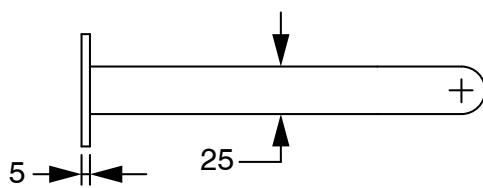

## Sussex Pure Progressive Wall Basin Mixer System 200mm with Diamond Textured Handles PVD Brushed Gunmetal (3 Star) Lead Free 50504

SPECIFICATIONS	
Recommended Use	Residential;Commercial
Colour Finish	Brushed Gunmetal
Primary Material	Lead Free Brass
Recommended Pressure Range	150 - 500 kPa as per AS3500
Max Continuous Working Temperature (deg C)	65
Min Continuous Working Temperature (deg C)	1
WARRANTY	
Residential Use (Years)	40
Commercial Use (Years)	10
<i>Please refer to Sussex Warranty page for full Terms and Conditions</i>	

Dimensions are nominal measurements only.