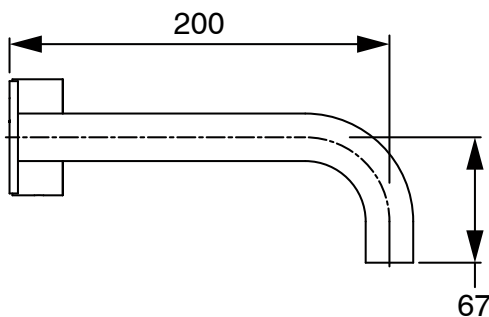

## Sussex Pure Progressive Wall Basin Mixer System 200mm with Diamond Textured Handles PVD Brushed Gunmetal (3 Star) Lead Free 50504

SPECIFICATIONS	
Recommended Use	Residential;Commercial
Colour Finish	Brushed Gunmetal
Primary Material	Lead Free Brass
Recommended Pressure Range	150 - 500 kPa as per AS3500
Max Continuous Working Temperature (deg C)	65
Min Continuous Working Temperature (deg C)	1
WARRANTY	
Residential Use (Years)	40
Commercial Use (Years)	10
<i>Please refer to Sussex Warranty page for full Terms and Conditions</i>	

Dimensions are nominal measurements only.