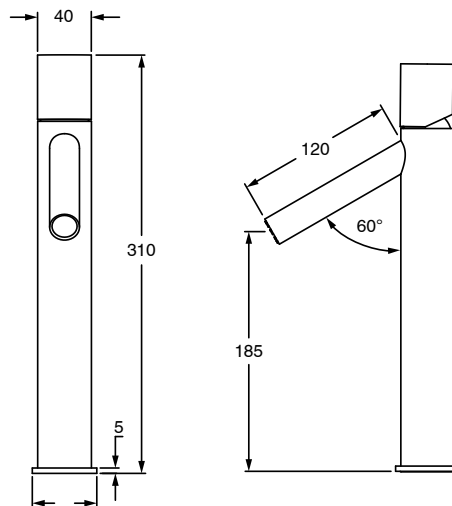

SUSSEX

**Sussex Pure Extended Basin Mixer with Linear Textured Handles PVD Brushed Bronze (6 Star)
Lead Free
49788**

SPECIFICATIONS	
Recommended Use	Residential;Commercial
Colour Finish	Brushed Bronze
Primary Material	Lead Free Brass
Recommended Pressure Range	150 - 500 kPa as per AS3500
Max Continuous Working Temperature (deg C)	65
Min Continuous Working Temperature (deg C)	1
WARRANTY	
Residential Use (Years)	40
Commercial Use (Years)	10
<i>Please refer to Sussex Warranty page for full Terms and Conditions</i>	

Disclaimer: Products in this specification manual must by regulation be installed by licensed and registered trade people. The manufacturer/distributor reserves the right to vary specifications or delete models from their range without prior notification. Dimensions are nominal measurements only. Dimensions and set-outs listed are correct at time of publication however the manufacturer/distributor takes no responsibility for printing errors.