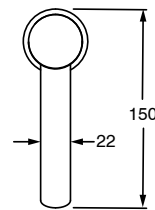

SUSSEX

**Sussex Pure Extended Basin Mixer with Linear Textured Handles PVD Brushed Bronze (6 Star)
Lead Free
49788**

SPECIFICATIONS	
Recommended Use	Residential;Commercial
Colour Finish	Brushed Bronze
Primary Material	Lead Free Brass
Recommended Pressure Range	150 - 500 kPa as per AS3500
Max Continuous Working Temperature (deg C)	65
Min Continuous Working Temperature (deg C)	1
WARRANTY	
Residential Use (Years)	40
Commercial Use (Years)	10
<i>Please refer to Sussex Warranty page for full Terms and Conditions</i>	

Disclaimer: Products in this specification manual must by regulation be installed by licensed and registered trade people. The manufacturer/distributor reserves the right to vary specifications or delete models from their range without prior notification. Dimensions are nominal measurements only. Dimensions and set-outs listed are correct at time of publication however the manufacturer/distributor takes no responsibility for printing errors.