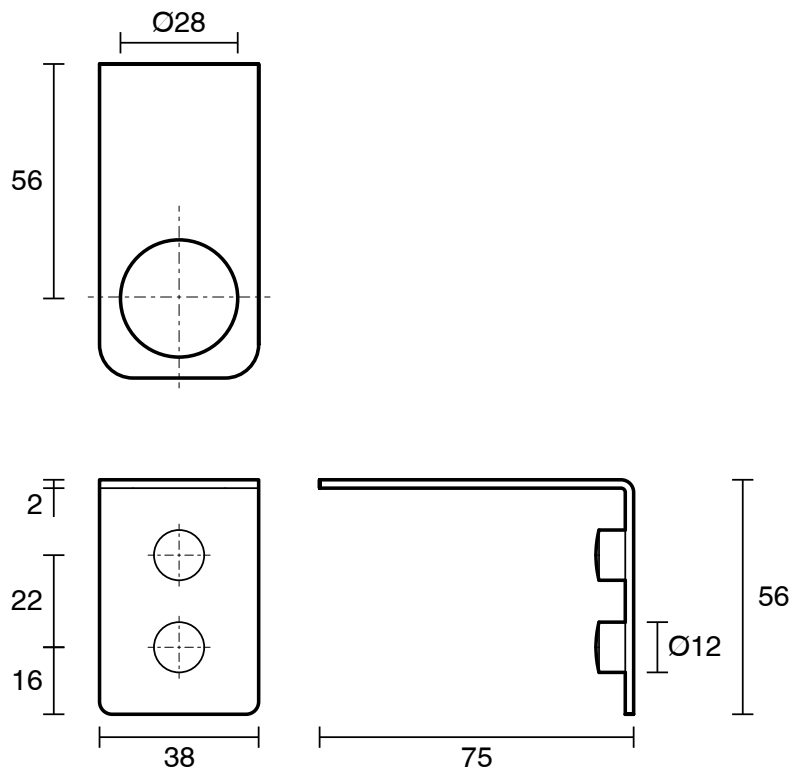

mizu

Mizu Drift Soap Bottle Holder Brushed Bronze

2269450

SPECIFICATIONS

Recommended Use	Residential;Commercial
Colour Finish	Brushed Bronze
Primary Material	DR Brass

WARRANTY

Residential & Commercial Use (Years)	25
Spare Parts & Labour (Years)	1

Please refer to Mizu Warranty page for full Terms and Conditions

Dimensions are nominal measurements only.

CLEANING RECOMMENDATIONS:

We recommend the use of soapy water or approved cleaners. This product should not be cleaned with abrasive materials. Damage caused by any improper treatment is not covered by the product warranty. Refer to Warranty Conditions

Disclaimer: Products in this specification manual must by regulation be installed by licensed and registered trade people. The manufacturer/distributor reserves the right to vary specifications or delete models from their range without prior notification. Dimensions are nominal measurements only. Dimensions and set-outs listed are correct at time of publication however the manufacturer/distributor takes no responsibility for printing errors.

Published 01/04/2026

To see the complete Mizu range go to www.reece.com.au