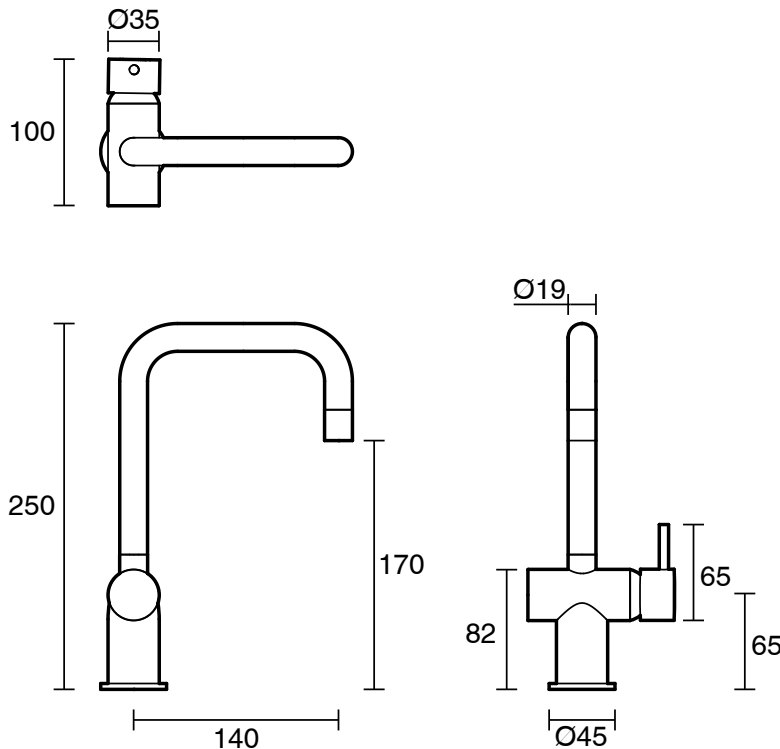

WARRANTY

Residential Use (Years)	40
Commercial Use (Years)	10

Please refer to Sussex Warranty page for full Terms and Conditions

Dimensions are nominal measurements only.

CLEANING RECOMMENDATIONS:

We recommend the use of soapy water or approved cleaners. This product should not be cleaned with abrasive materials. Damage caused by any improper treatment is not covered by the product warranty. Refer to Warranty Conditions

Disclaimer: Products in this specification manual must by regulation be installed by licensed and registered trade people. The manufacturer/distributor reserves the right to vary specifications or delete models from their range without prior notification. Dimensions are nominal measurements only. Dimensions and set-outs listed are correct at time of publication however the manufacturer/distributor takes no responsibility for printing errors.

Published 16/04/2026

To see the complete Sussex range go to
www.reece.com.au