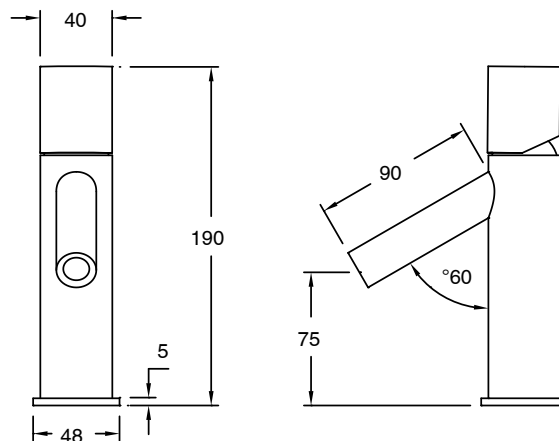

SUSSEX

Sussex Pure Basin Mixer with Linear Textured Handles PVD Brushed Bronze (6 Star) Lead Free

46927

SPECIFICATIONS	
Recommended Use	Residential;Commercial
Colour Finish	Brushed Bronze
Primary Material	Lead Free Brass
Recommended Pressure Range	150 - 500 kPa as per AS3500
Max Continuous Working Temperature (deg C)	65
Min Continuous Working Temperature (deg C)	1
WARRANTY	
Residential Use (Years)	40
Commercial Use (Years)	10
<i>Please refer to Sussex Warranty page for full Terms and Conditions</i>	

Disclaimer: Products in this specification manual must by regulation be installed by licensed and registered trade people. The manufacturer/distributor reserves the right to vary specifications or delete models from their range without prior notification. Dimensions are nominal measurements only. Dimensions and set-outs listed are correct at time of publication however the manufacturer/distributor takes no responsibility for printing errors.