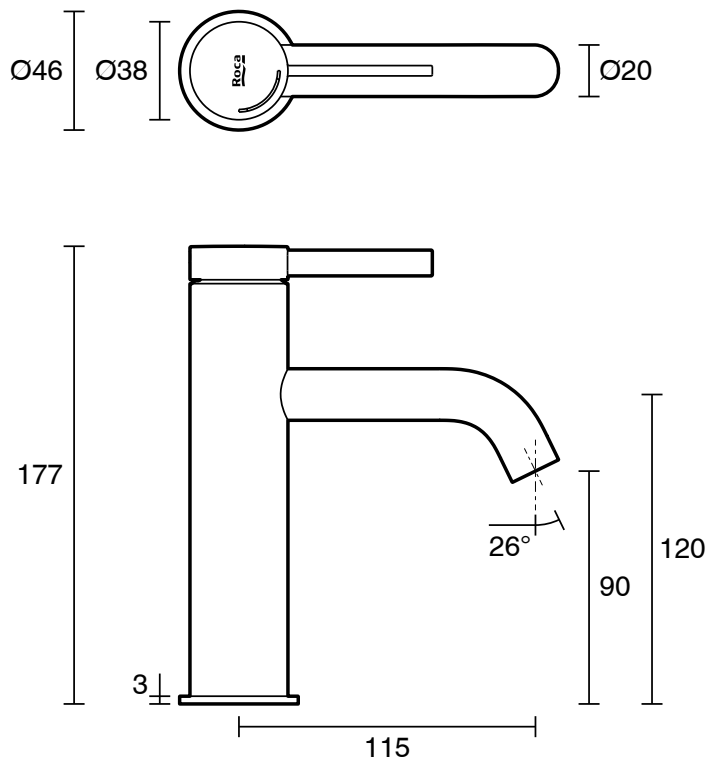

Roca Ona Basin Mixer Tap Matte White (6 Star) Lead Free

13483

| SPECIFICATIONS | |
|---|-----------------------------|
| Recommended Use | Residential;Commercial |
| Colour Finish | Matte White |
| Primary Material | Lead Free Brass |
| Recommended Pressure Range | 150 - 500 kPa as per AS3500 |
| Max Continuous Working Temperature (deg C) | 65 |
| Min Continuous Working Temperature (deg C) | 5 |
| WARRANTY | |
| Residential & Commercial Use (Years) | 25 |
| Spare Parts & Labour (Years) | 1 |
| <i>Please refer to Roca Warranty page for full Terms and Conditions</i> | |

Disclaimer: Products in this specification manual must by regulation be installed by licensed and registered trade people. The manufacturer/distributor reserves the right to vary specifications or delete models from their range without prior notification. Dimensions are nominal measurements only. Dimensions and set-outs listed are correct at time of publication however the manufacturer/distributor takes no responsibility for printing errors.