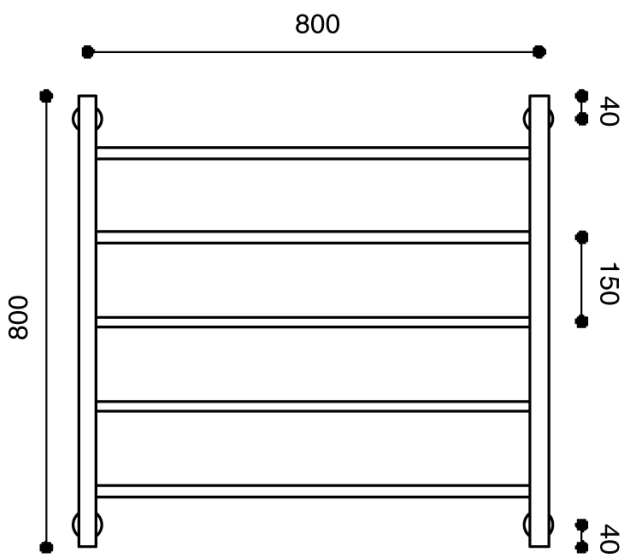

HYDROTHERM
TOWEL RAILS

Hydrotherm Pure Heated Towel Rail 800 x 800mm Chrome

2299542

SPECIFICATIONS

Recommended Use	Residential;Commercial
Colour Finish	Polished Chrome
Primary Material	Copper
Mounting	Wall
Electrical Connection Type	Plug-In;Hardwired
Electrical Connection Position	Bottom Left;Bottom Right
Heating Method	Water Filled
Power Supply (V)	230V AC
IP Rating	IPX3

WARRANTY

Residential & Commercial Use (Years)	10
Spare Parts & Labour (Years)	1

Please refer to Hydrotherm Warranty page for full Terms and Conditions

Dimensions are nominal measurements only.

CLEANING RECOMMENDATIONS:

We recommend the use of soapy water or approved cleaners. This product should not be cleaned with abrasive materials. Damage caused by any improper treatment is not covered by the product warranty. Refer to Warranty Conditions

Disclaimer: Products in this specification manual must by regulation be installed by licensed and registered trade people. The manufacturer/distributor reserves the right to vary specifications or delete models from their range without prior notification. Dimensions are nominal measurements only. Dimensions and set-outs listed are correct at time of publication however the manufacturer/distributor takes no responsibility for printing errors.

Published 18/05/2026

To see the complete Hydrotherm range go to www.reece.com.au