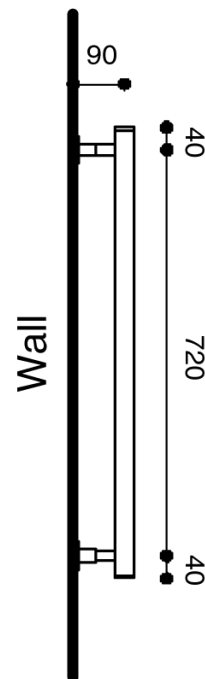

HYDROTHERM
TOWEL RAILS

Hydrotherm Pure Heated Towel Rail 800 x 800mm Chrome

2299542

SPECIFICATIONS

Recommended Use	Residential;Commercial
Colour Finish	Polished Chrome
Primary Material	Copper
Mounting	Wall
Electrical Connection Type	Plug-In;Hardwired
Electrical Connection Position	Bottom Left;Bottom Right
Heating Method	Water Filled
Power Supply (V)	230V AC
IP Rating	IPX3

WARRANTY

Residential & Commercial Use (Years)	10
Spare Parts & Labour (Years)	1

Please refer to Hydrotherm Warranty page for full Terms and Conditions

Dimensions are nominal measurements only.

CLEANING RECOMMENDATIONS:

We recommend the use of soapy water or approved cleaners. This product should not be cleaned with abrasive materials. Damage caused by any improper treatment is not covered by the product warranty. Refer to Warranty Conditions

Disclaimer: Products in this specification manual must by regulation be installed by licensed and registered trade people. The manufacturer/distributor reserves the right to vary specifications or delete models from their range without prior notification. Dimensions are nominal measurements only. Dimensions and set-outs listed are correct at time of publication however the manufacturer/distributor takes no responsibility for printing errors.

Published 18/05/2026

To see the complete Hydrotherm range go to www.reece.com.au