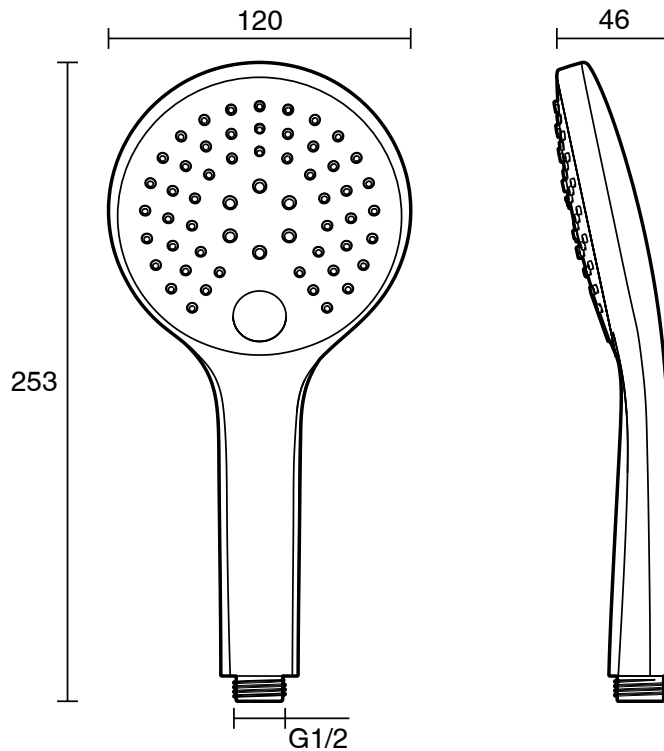

mizu

Mizu Drift Handpiece Only Chrome (3 Star)

9512144

SPECIFICATIONS

Recommended Use	Residential;Commercial
Colour Finish	Polished Chrome
Primary Material	DR Brass
Recommended Pressure Range	150 - 500 kPa as per AS3500
Max Continuous Working Temperature (deg C)	65
Min Continuous Working Temperature (deg C)	5

WARRANTY

Residential & Commercial Use (Years)	25
Spare Parts & Labour (Years)	1

Please refer to Mizu Warranty page for full Terms and Conditions

Dimensions are nominal measurements only.

CLEANING RECOMMENDATIONS:

We recommend the use of soapy water or approved cleaners. This product should not be cleaned with abrasive materials. Damage caused by any improper treatment is not covered by the product warranty. Refer to Warranty Conditions

Disclaimer: Products in this specification manual must by regulation be installed by licensed and registered trade people. The manufacturer/distributor reserves the right to vary specifications or delete models from their range without prior notification. Dimensions are nominal measurements only. Dimensions and set-outs listed are correct at time of publication however the manufacturer/distributor takes no responsibility for printing errors.

Published 01/04/2026

To see the complete Mizu range go to www.reece.com.au