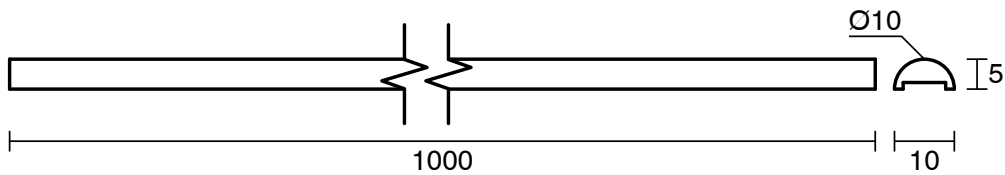

KADO

Kado Lux Shower Screen Water Bar 1000mm Chrome

1705977

SPECIFICATIONS

Recommended Use	Residential;Commercial
Colour Finish	Chrome
Primary Material	Aluminium
Mounting	Floor;Product Surface

WARRANTY

Residential & Commercial Use (Years)	25
Spare Parts & Labour (Years)	1

Please refer to Kado Warranty Page for full Terms and Conditions

Dimensions are nominal measurements only.

CLEANING RECOMMENDATIONS:

We recommend the use of soapy water or approved cleaners. This product should not be cleaned with abrasive materials. Damage caused by any improper treatment is not covered by the product warranty. Refer to Warranty Conditions

Disclaimer: Products in this specification manual must by regulation be installed by licensed and registered trade people. The manufacturer/distributor reserves the right to vary specifications or delete models from their range without prior notification. Dimensions are nominal measurements only. Dimensions and set-outs listed are correct at time of publication however the manufacturer/distributor takes no responsibility for printing errors.

Published 01/04/2026

To see the complete Kado range go to
www.reece.com.au