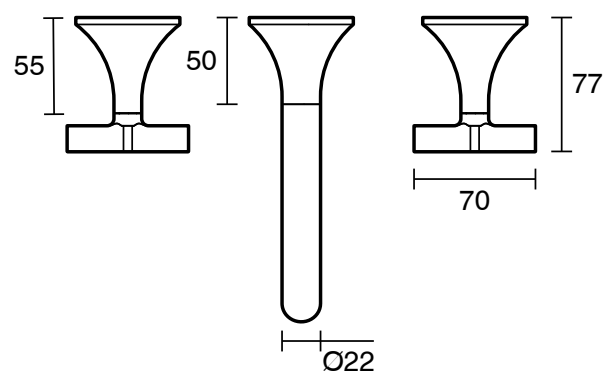

SUSSEX

Sussex Oria Cross Wall Bath Set 165mm Chrome Lead Free

50957

SPECIFICATIONS

Recommended Use	Residential;Commercial
Colour Finish	Polished Chrome
Primary Material	Lead Free Brass
Recommended Pressure Range	150 - 500 kPa as per AS3500
Max Continuous Working Temperature (deg C)	65
Min Continuous Working Temperature (deg C)	1

WARRANTY

Residential Use (Years)	40
Commercial Use (Years)	10

Please refer to Sussex Warranty page for full Terms and Conditions

Dimensions are nominal measurements only.

CLEANING RECOMMENDATIONS:

We recommend the use of soapy water or approved cleaners. This product should not be cleaned with abrasive materials. Damage caused by any improper treatment is not covered by the product warranty. Refer to Warranty Conditions

Disclaimer: Products in this specification manual must by regulation be installed by licensed and registered trade people. The manufacturer/distributor reserves the right to vary specifications or delete models from their range without prior notification. Dimensions are nominal measurements only. Dimensions and set-outs listed are correct at time of publication however the manufacturer/distributor takes no responsibility for printing errors.

Published 12/05/2026

To see the complete Sussex range go to www.reece.com.au