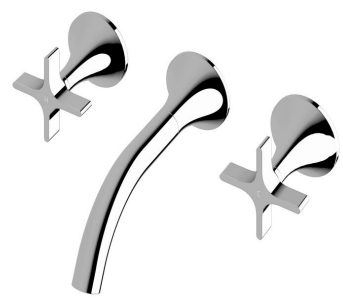

SUSSEX

Sussex Oria Cross Wall Bath Set 165mm Chrome Lead Free

50957

SPECIFICATIONS

Recommended Use	Residential;Commercial
Colour Finish	Polished Chrome
Primary Material	Lead Free Brass
Recommended Pressure Range	150 - 500 kPa as per AS3500
Max Continuous Working Temperature (deg C)	65
Min Continuous Working Temperature (deg C)	1

WARRANTY

Residential Use (Years)	40
Commercial Use (Years)	10

Please refer to Sussex Warranty page for full Terms and Conditions

Dimensions are nominal measurements only.

CLEANING RECOMMENDATIONS:

We recommend the use of soapy water or approved cleaners. This product should not be cleaned with abrasive materials. Damage caused by any improper treatment is not covered by the product warranty. Refer to Warranty Conditions

Disclaimer: Products in this specification manual must by regulation be installed by licensed and registered trade people. The manufacturer/distributor reserves the right to vary specifications or delete models from their range without prior notification. Dimensions are nominal measurements only. Dimensions and set-outs listed are correct at time of publication however the manufacturer/distributor takes no responsibility for printing errors.

Published 12/05/2026

To see the complete Sussex range go to www.reece.com.au