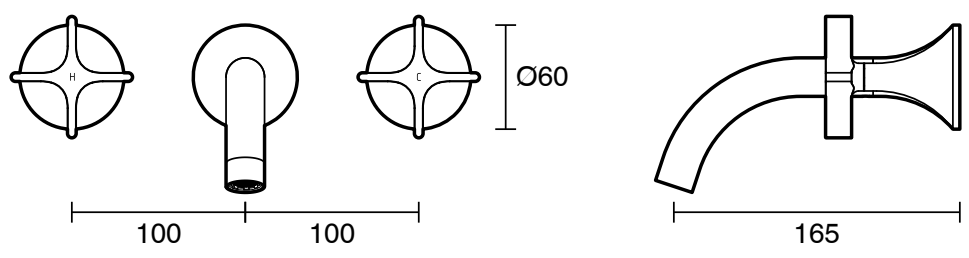

SUSSEX

Sussex Oria Cross Wall Bath Set 165mm Chrome Lead Free

50957

SPECIFICATIONS

Recommended Use	Residential;Commercial
Colour Finish	Polished Chrome
Primary Material	Lead Free Brass
Recommended Pressure Range	150 - 500 kPa as per AS3500
Max Continuous Working Temperature (deg C)	65
Min Continuous Working Temperature (deg C)	1

WARRANTY

Residential Use (Years)	40
Commercial Use (Years)	10

Please refer to Sussex Warranty page for full Terms and Conditions

Dimensions are nominal measurements only.

CLEANING RECOMMENDATIONS:

We recommend the use of soapy water or approved cleaners. This product should not be cleaned with abrasive materials. Damage caused by any improper treatment is not covered by the product warranty. Refer to Warranty Conditions

Disclaimer: Products in this specification manual must by regulation be installed by licensed and registered trade people. The manufacturer/distributor reserves the right to vary specifications or delete models from their range without prior notification. Dimensions are nominal measurements only. Dimensions and set-outs listed are correct at time of publication however the manufacturer/distributor takes no responsibility for printing errors.

Published 12/05/2026

To see the complete Sussex range go to www.reece.com.au