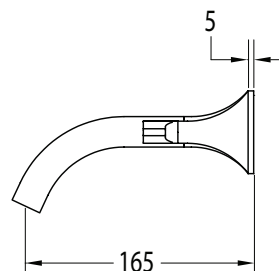

SUSSEX

Sussex Oria Wall Bath Set 165mm PVD Brushed Gold Lead Free

50939

SPECIFICATIONS

Recommended Use	Residential;Commercial
Colour Finish	Brushed Gold
Primary Material	Lead Free Brass
Recommended Pressure Range	150 - 500 kPa as per AS3500
Max Continuous Working Temperature (deg C)	65
Min Continuous Working Temperature (deg C)	1

WARRANTY

Residential Use (Years)	40
Commercial Use (Years)	10

Please refer to Sussex Warranty page for full Terms and Conditions

Dimensions are nominal measurements only.

CLEANING RECOMMENDATIONS:

We recommend the use of soapy water or approved cleaners. This product should not be cleaned with abrasive materials. Damage caused by any improper treatment is not covered by the product warranty. Refer to Warranty Conditions

Disclaimer: Products in this specification manual must by regulation be installed by licensed and registered trade people. The manufacturer/distributor reserves the right to vary specifications or delete models from their range without prior notification. Dimensions are nominal measurements only. Dimensions and set-outs listed are correct at time of publication however the manufacturer/distributor takes no responsibility for printing errors.

Published 12/05/2026

To see the complete Sussex range go to www.reece.com.au