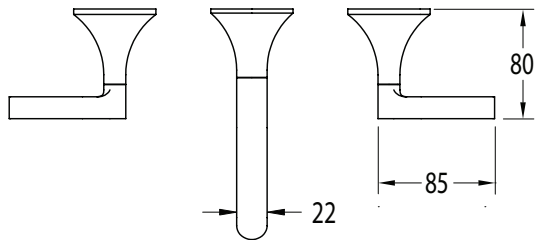

SUSSEX

Sussex Oria Wall Bath Set 165mm PVD Brushed Gold Lead Free

50939

SPECIFICATIONS

Recommended Use	Residential;Commercial
Colour Finish	Brushed Gold
Primary Material	Lead Free Brass
Recommended Pressure Range	150 - 500 kPa as per AS3500
Max Continuous Working Temperature (deg C)	65
Min Continuous Working Temperature (deg C)	1

WARRANTY

Residential Use (Years)	40
Commercial Use (Years)	10

Please refer to Sussex Warranty page for full Terms and Conditions

Dimensions are nominal measurements only.

CLEANING RECOMMENDATIONS:

We recommend the use of soapy water or approved cleaners. This product should not be cleaned with abrasive materials. Damage caused by any improper treatment is not covered by the product warranty. Refer to Warranty Conditions

Disclaimer: Products in this specification manual must by regulation be installed by licensed and registered trade people. The manufacturer/distributor reserves the right to vary specifications or delete models from their range without prior notification. Dimensions are nominal measurements only. Dimensions and set-outs listed are correct at time of publication however the manufacturer/distributor takes no responsibility for printing errors.

Published 12/05/2026

To see the complete Sussex range go to www.reece.com.au