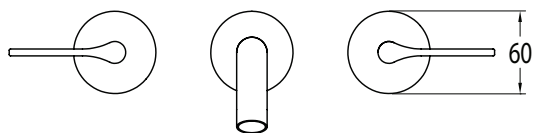

SUSSEX

Sussex Oria Wall Bath Set 165mm PVD Brushed Gold Lead Free

50939

SPECIFICATIONS

Recommended Use	Residential;Commercial
Colour Finish	Brushed Gold
Primary Material	Lead Free Brass
Recommended Pressure Range	150 - 500 kPa as per AS3500
Max Continuous Working Temperature (deg C)	65
Min Continuous Working Temperature (deg C)	1

WARRANTY

Residential Use (Years)	40
Commercial Use (Years)	10

Please refer to Sussex Warranty page for full Terms and Conditions

Dimensions are nominal measurements only.

CLEANING RECOMMENDATIONS:

We recommend the use of soapy water or approved cleaners. This product should not be cleaned with abrasive materials. Damage caused by any improper treatment is not covered by the product warranty. Refer to Warranty Conditions

Disclaimer: Products in this specification manual must by regulation be installed by licensed and registered trade people. The manufacturer/distributor reserves the right to vary specifications or delete models from their range without prior notification. Dimensions are nominal measurements only. Dimensions and set-outs listed are correct at time of publication however the manufacturer/distributor takes no responsibility for printing errors.

Published 12/05/2026

To see the complete Sussex range go to www.reece.com.au