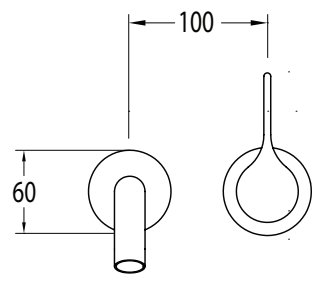

SUSSEX

Sussex Oria Wall Bath Mixer Outlet System 215mm Chrome Lead Free

50996

SPECIFICATIONS

Recommended Use	Residential;Commercial
Colour Finish	Polished Chrome
Primary Material	Lead Free Brass
Recommended Pressure Range	150 - 500 kPa as per AS3500
Max Continuous Working Temperature (deg C)	65
Min Continuous Working Temperature (deg C)	1

WARRANTY

Residential Use (Years)	40
Commercial Use (Years)	10

Please refer to Sussex Warranty page for full Terms and Conditions

Dimensions are nominal measurements only.

CLEANING RECOMMENDATIONS:

We recommend the use of soapy water or approved cleaners. This product should not be cleaned with abrasive materials. Damage caused by any improper treatment is not covered by the product warranty. Refer to Warranty Conditions

Disclaimer: Products in this specification manual must by regulation be installed by licensed and registered trade people. The manufacturer/distributor reserves the right to vary specifications or delete models from their range without prior notification. Dimensions are nominal measurements only. Dimensions and set-outs listed are correct at time of publication however the manufacturer/distributor takes no responsibility for printing errors.

Published 12/05/2026

To see the complete Sussex range go to www.reece.com.au