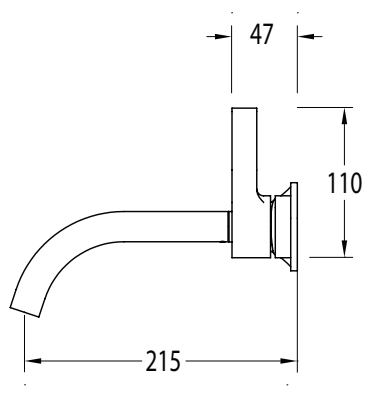

SUSSEX

Sussex Oria Wall Bath Mixer Outlet System 215mm Chrome Lead Free

50996

SPECIFICATIONS

Recommended Use	Residential;Commercial
Colour Finish	Polished Chrome
Primary Material	Lead Free Brass
Recommended Pressure Range	150 - 500 kPa as per AS3500
Max Continuous Working Temperature (deg C)	65
Min Continuous Working Temperature (deg C)	1

WARRANTY

Residential Use (Years)	40
Commercial Use (Years)	10

Please refer to Sussex Warranty page for full Terms and Conditions

Dimensions are nominal measurements only.

CLEANING RECOMMENDATIONS:

We recommend the use of soapy water or approved cleaners. This product should not be cleaned with abrasive materials. Damage caused by any improper treatment is not covered by the product warranty. Refer to Warranty Conditions

Disclaimer: Products in this specification manual must by regulation be installed by licensed and registered trade people. The manufacturer/distributor reserves the right to vary specifications or delete models from their range without prior notification. Dimensions are nominal measurements only. Dimensions and set-outs listed are correct at time of publication however the manufacturer/distributor takes no responsibility for printing errors.

Published 12/05/2026

To see the complete Sussex range go to www.reece.com.au