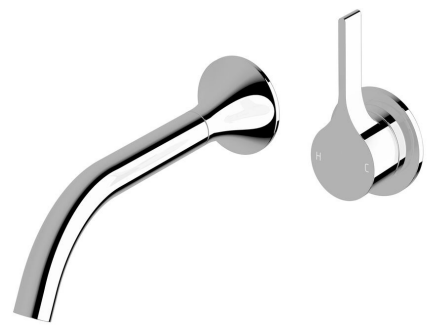

SUSSEX

Sussex Oria Wall Bath Mixer Outlet System 215mm Chrome Lead Free

50996

SPECIFICATIONS

Recommended Use	Residential;Commercial
Colour Finish	Polished Chrome
Primary Material	Lead Free Brass
Recommended Pressure Range	150 - 500 kPa as per AS3500
Max Continuous Working Temperature (deg C)	65
Min Continuous Working Temperature (deg C)	1

WARRANTY

Residential Use (Years)	40
Commercial Use (Years)	10

Please refer to Sussex Warranty page for full Terms and Conditions

Dimensions are nominal measurements only.

CLEANING RECOMMENDATIONS:

We recommend the use of soapy water or approved cleaners. This product should not be cleaned with abrasive materials. Damage caused by any improper treatment is not covered by the product warranty. Refer to Warranty Conditions

Disclaimer: Products in this specification manual must by regulation be installed by licensed and registered trade people. The manufacturer/distributor reserves the right to vary specifications or delete models from their range without prior notification. Dimensions are nominal measurements only. Dimensions and set-outs listed are correct at time of publication however the manufacturer/distributor takes no responsibility for printing errors.

Published 12/05/2026

To see the complete Sussex range go to www.reece.com.au