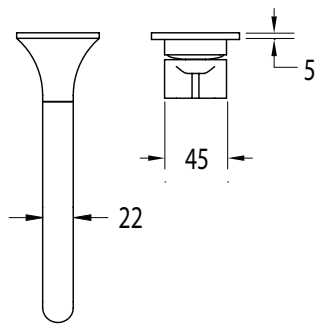

SUSSEX

Sussex Oria Wall Bath Mixer Outlet System 215mm Chrome Lead Free

50996

SPECIFICATIONS

Recommended Use	Residential;Commercial
Colour Finish	Polished Chrome
Primary Material	Lead Free Brass
Recommended Pressure Range	150 - 500 kPa as per AS3500
Max Continuous Working Temperature (deg C)	65
Min Continuous Working Temperature (deg C)	1

WARRANTY

Residential Use (Years)	40
Commercial Use (Years)	10

Please refer to Sussex Warranty page for full Terms and Conditions

Dimensions are nominal measurements only.

CLEANING RECOMMENDATIONS:

We recommend the use of soapy water or approved cleaners. This product should not be cleaned with abrasive materials. Damage caused by any improper treatment is not covered by the product warranty. Refer to Warranty Conditions

Disclaimer: Products in this specification manual must by regulation be installed by licensed and registered trade people. The manufacturer/distributor reserves the right to vary specifications or delete models from their range without prior notification. Dimensions are nominal measurements only. Dimensions and set-outs listed are correct at time of publication however the manufacturer/distributor takes no responsibility for printing errors.

Published 12/05/2026

To see the complete Sussex range go to www.reece.com.au