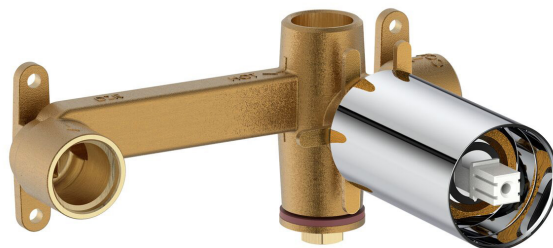

Roca Ona Wall Basin/Bath Mix Set Inwall Body Chrome Lead Free

13707

SPECIFICATIONS

Recommended Use	Residential;Commercial
Colour Finish	Polished Chrome
Primary Material	Lead Free Brass
Recommended Pressure Range	150 - 500 kPa as per AS3500
Max Continuous Working Temperature (deg C)	65
Min Continuous Working Temperature (deg C)	5

WARRANTY

Residential & Commercial Use (Years)	25
Spare Parts & Labour (Years)	1

Please refer to Roca Warranty page for full Terms and Conditions

Dimensions are nominal measurements only.

CLEANING RECOMMENDATIONS:

We recommend the use of soapy water or approved cleaners. This product should not be cleaned with abrasive materials. Damage caused by any improper treatment is not covered by the product warranty. Refer to Warranty Conditions

Disclaimer: Products in this specification manual must by regulation be installed by licensed and registered trade people. The manufacturer/distributor reserves the right to vary specifications or delete models from their range without prior notification. Dimensions are nominal measurements only. Dimensions and set-outs listed are correct at time of publication however the manufacturer/distributor takes no responsibility for printing errors.

Published 19/05/2026

To see the complete Roca range go to www.reece.com.au