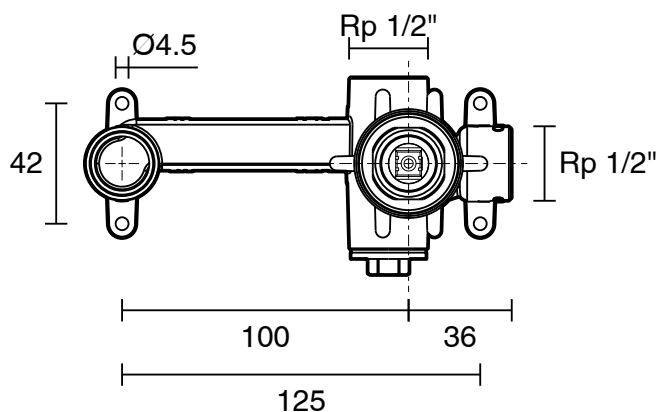

Roca Ona Wall Basin/Bath Mix Set Inwall Body Chrome Lead Free

13707

SPECIFICATIONS

Recommended Use	Residential;Commercial
Colour Finish	Polished Chrome
Primary Material	Lead Free Brass
Recommended Pressure Range	150 - 500 kPa as per AS3500
Max Continuous Working Temperature (deg C)	65
Min Continuous Working Temperature (deg C)	5

WARRANTY

Residential & Commercial Use (Years)	25
Spare Parts & Labour (Years)	1

Please refer to Roca Warranty page for full Terms and Conditions

Dimensions are nominal measurements only.

CLEANING RECOMMENDATIONS:

We recommend the use of soapy water or approved cleaners. This product should not be cleaned with abrasive materials. Damage caused by any improper treatment is not covered by the product warranty. Refer to Warranty Conditions

Disclaimer: Products in this specification manual must by regulation be installed by licensed and registered trade people. The manufacturer/distributor reserves the right to vary specifications or delete models from their range without prior notification. Dimensions are nominal measurements only. Dimensions and set-outs listed are correct at time of publication however the manufacturer/distributor takes no responsibility for printing errors.

Published 19/05/2026

To see the complete Roca range go to www.reece.com.au