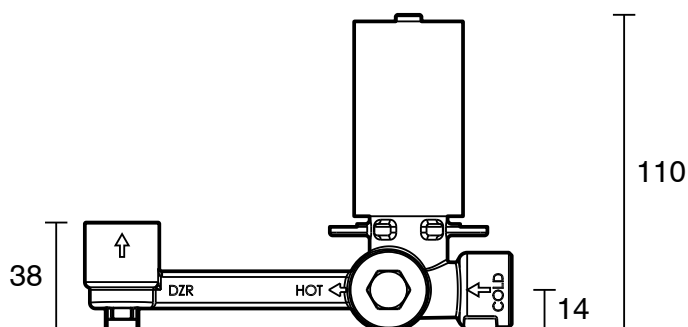

Roca Ona Wall Basin/Bath Mix Set Inwall Body Chrome Lead Free

13707

SPECIFICATIONS

Recommended Use	Residential;Commercial
Colour Finish	Polished Chrome
Primary Material	Lead Free Brass
Recommended Pressure Range	150 - 500 kPa as per AS3500
Max Continuous Working Temperature (deg C)	65
Min Continuous Working Temperature (deg C)	5

WARRANTY

Residential & Commercial Use (Years)	25
Spare Parts & Labour (Years)	1

Please refer to Roca Warranty page for full Terms and Conditions

Dimensions are nominal measurements only.

CLEANING RECOMMENDATIONS:

We recommend the use of soapy water or approved cleaners. This product should not be cleaned with abrasive materials. Damage caused by any improper treatment is not covered by the product warranty. Refer to Warranty Conditions

Disclaimer: Products in this specification manual must by regulation be installed by licensed and registered trade people. The manufacturer/distributor reserves the right to vary specifications or delete models from their range without prior notification. Dimensions are nominal measurements only. Dimensions and set-outs listed are correct at time of publication however the manufacturer/distributor takes no responsibility for printing errors.

Published 19/05/2026

To see the complete Roca range go to www.reece.com.au