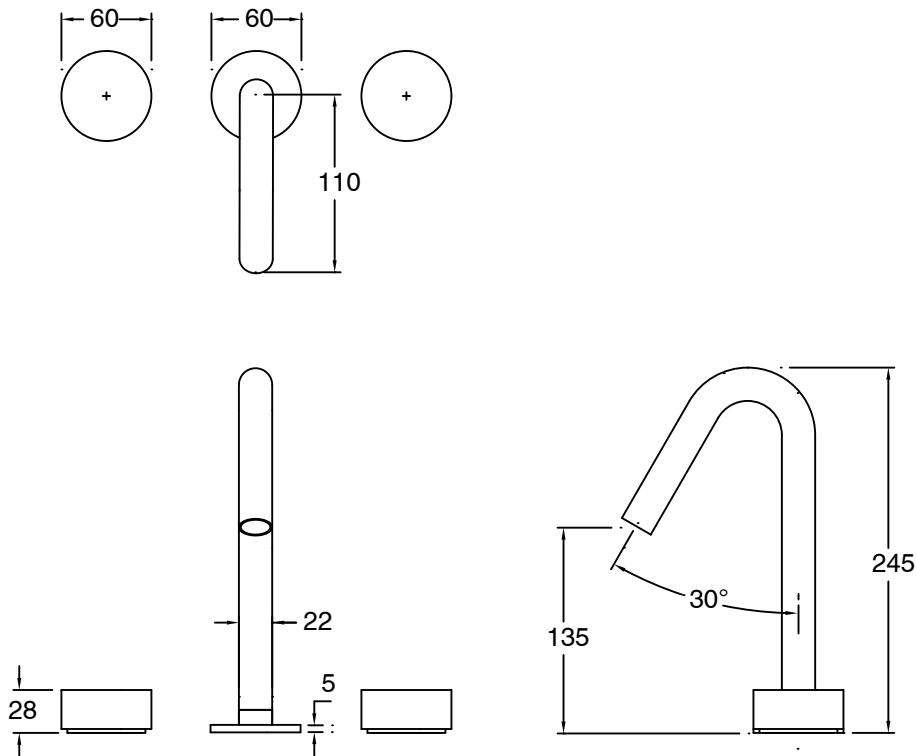

SUSSEX

Sussex Pure Basin Set Chrome (5 Star) Lead Free

47004

SPECIFICATIONS

Recommended Use	Residential;Commercial
Colour Finish	Polished Chrome
Primary Material	Lead Free Brass
Recommended Pressure Range	150 - 500 kPa as per AS3500
Max Continuous Working Temperature (deg C)	65
Min Continuous Working Temperature (deg C)	1

WARRANTY

Residential Use (Years)	40
Commercial Use (Years)	10

Please refer to Sussex Warranty page for full Terms and Conditions

Dimensions are nominal measurements only.

CLEANING RECOMMENDATIONS:

We recommend the use of soapy water or approved cleaners. This product should not be cleaned with abrasive materials. Damage caused by any improper treatment is not covered by the product warranty. Refer to Warranty Conditions

Disclaimer: Products in this specification manual must by regulation be installed by licensed and registered trade people. The manufacturer/distributor reserves the right to vary specifications or delete models from their range without prior notification. Dimensions are nominal measurements only. Dimensions and set-outs listed are correct at time of publication however the manufacturer/distributor takes no responsibility for printing errors.

Published 07/05/2026

To see the complete Sussex range go to www.reece.com.au