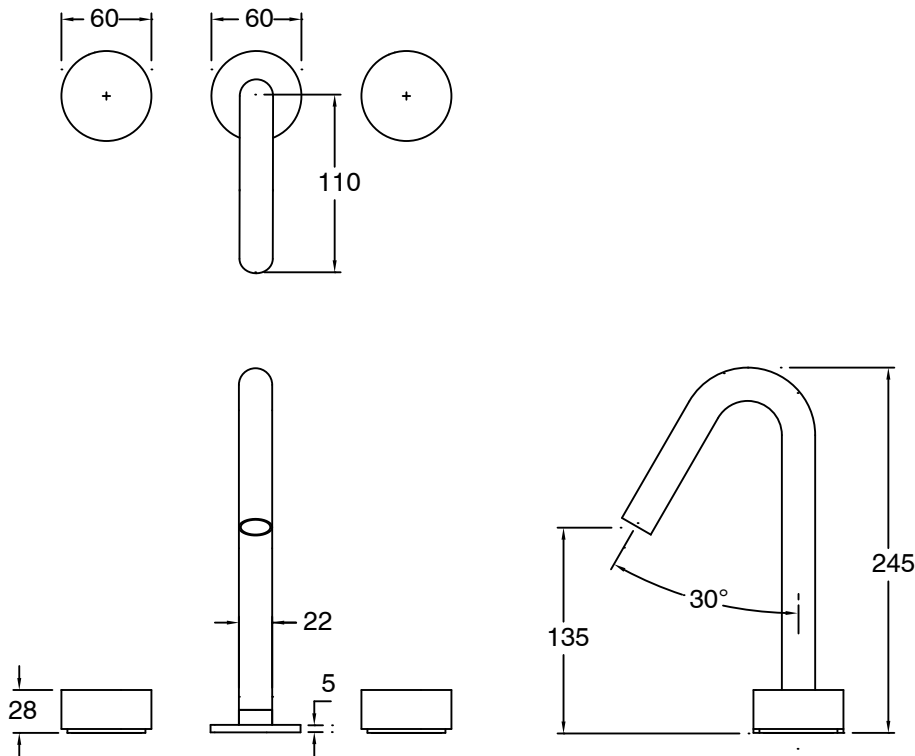

SUSSEX

Sussex Pure Basin Set with Diamond Textured Handles Chrome (5 Star) Lead Free

47023

SPECIFICATIONS

Recommended Use	Residential;Commercial
Colour Finish	Polished Chrome
Primary Material	Lead Free Brass
Recommended Pressure Range	150 - 500 kPa as per AS3500
Max Continuous Working Temperature (deg C)	65
Min Continuous Working Temperature (deg C)	1

WARRANTY

Residential Use (Years)	40
Commercial Use (Years)	10

Please refer to Sussex Warranty page for full Terms and Conditions

Dimensions are nominal measurements only.

CLEANING RECOMMENDATIONS:

We recommend the use of soapy water or approved cleaners. This product should not be cleaned with abrasive materials. Damage caused by any improper treatment is not covered by the product warranty. Refer to Warranty Conditions

Disclaimer: Products in this specification manual must by regulation be installed by licensed and registered trade people. The manufacturer/distributor reserves the right to vary specifications or delete models from their range without prior notification. Dimensions are nominal measurements only. Dimensions and set-outs listed are correct at time of publication however the manufacturer/distributor takes no responsibility for printing errors.

Published 07/05/2026

To see the complete Sussex range go to www.reece.com.au