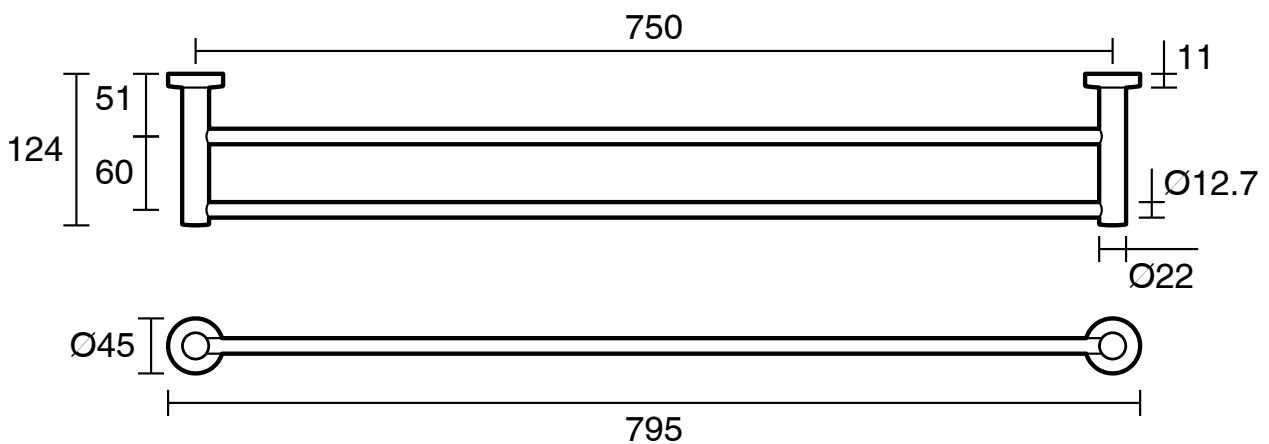

Posh Solus MK2 Double Towel Rail Brushed Nickel

2267449

SPECIFICATIONS	
Recommended Use	Residential;Commercial
Colour Finish	Brushed Nickel
Primary Material	Zinc
WARRANTY	
Residential & Commercial Use (Years)	25
Spare Parts & Labour (Years)	1
<i>Please refer to Posh Warranty Page for full Terms and Conditions</i>	

Disclaimer: Products in this specification manual must by regulation be installed by licensed and registered trade people. The manufacturer/distributor reserves the right to vary specifications or delete models from their range without prior notification. Dimensions are nominal measurements only. Dimensions and set-outs listed are correct at time of publication however the manufacturer/distributor takes no responsibility for printing errors.